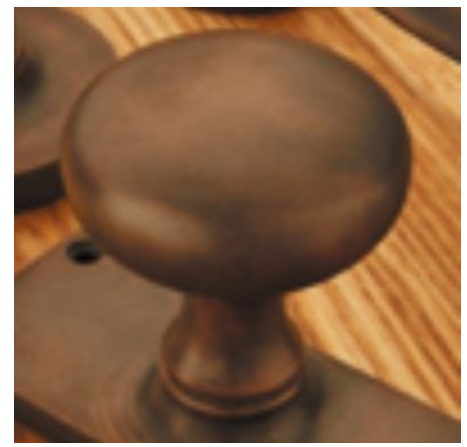


Ball Knob On Plain Covered Rose

£0.00

exc VAT: £0.00

Product Images

Short Description

- 1756COV57A Traditional English made door knobs with concealed fixed roses. Ball Knob On Plain Covered Rose.
- Dimensions 57mm
(Each inner rose supplied with 3 woodscrews)

Also available:

1756COV57B- On Raised Edge Rose
1756COV57C- On Reeded Edge Rose

- Ideal for use in kitchens, bedrooms and bathrooms.
- To co-ordinate with this T Bar Door Pull we can also supply matching door handles, lever handles and pull handles.
- This range is made to order in the UK please allow 6 weeks for delivery. Please contact us for prices and further information.
- Available in 27 luxury finishes from aged brass and dark bronze to distressed nickel and polished chrome (please see below list for the full the selection).

Distressed Oil Rubbed Bronze

Oil Rubbed Bronze

Dark Bronze Metal Antique

Matte Black Bronze

Tudor Bronze

Autumn Bronze

Imitation Bronze Unlacquered

Imitation Bronze Metal Antique