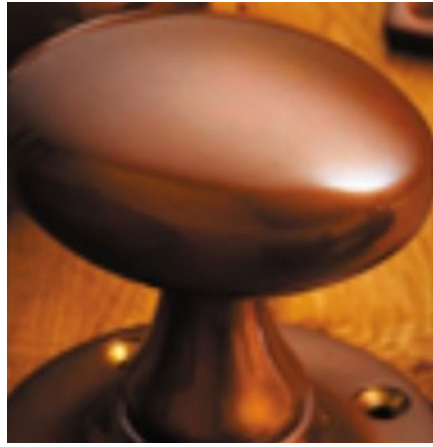


Cushion Knob On Raised Edge Covered Rose

£0.00

exc VAT: £0.00

Product Images

Short Description

- 1757COV57B Traditional English made door knobs with concealed fixed roses. Cushion Knob On Raised Edge Covered Rose .
- Dimensions 57mm
(Each inner rose supplied with 3 woodscrews)

Also available:

1757COV57A- On Plain covered Rose

1757COV57C- On Reeded Edge Rose

- Ideal for use in kitchens, bedrooms and bathrooms.
- To co-ordinate with this T Bar Door Pull we can also supply matching door handles, lever handles and pull handles.
- This range is made to order in the UK please allow 6 weeks for delivery. Please contact us for prices and further information.
- Available in 27 luxury finishes from aged brass and dark bronze to distressed nickel and polished chrome (please see below list for the full the selection).

Distressed Oil Rubbed Bronze

Oil Rubbed Bronze

Dark Bronze Metal Antique

Matte Black Bronze

Tudor Bronze

Autumn Bronze

Imitation Bronze Unlacquered

Imitation Bronze Metal Antique