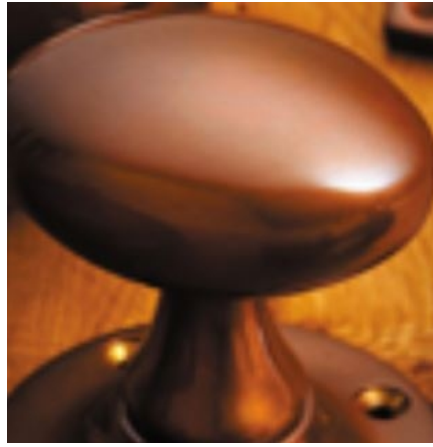

Also available:

6347COV57A- On Plain Edge Rose

6347COV57B- On Raised Edge Rose

- Ideal for use in kitchens, bedrooms and bathrooms.
- To co-ordinate with this T Bar Door Pull we can also supply matching door handles, lever handles and pull handles.
- This range is made to order in the UK please allow 6 weeks for delivery. Please contact us for prices and further information.
- Available in 27 luxury finishes from aged brass and dark bronze to distressed nickel and polished chrome (please see below list for the full the selection).

Distressed Oil Rubbed Bronze

Oil Rubbed Bronze

Dark Bronze Metal Antique

Matte Black Bronze

Tudor Bronze

Autumn Bronze

Imitation Bronze Unlacquered

Imitation Bronze Metal Antique