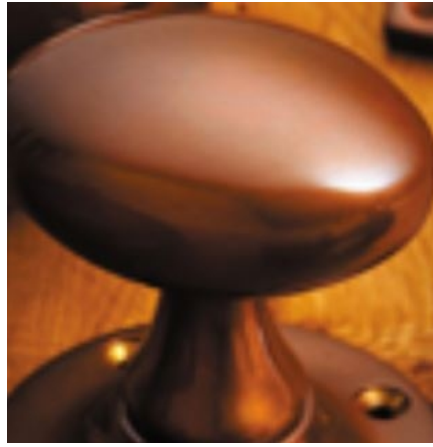

51mm knob, 57mm rose
57mm knob, 64mm rose
64mm knob, 70mm rose
- Ideal for use in kitchens, bedrooms and bathrooms.
- To co-ordinate with this T Bar Door Pull we can also supply matching door handles, lever handles and pull handles.
- This range is made to order in the UK please allow 6 weeks for delivery. Please contact us for prices and further information.
- Available in 27 luxury finishes from aged brass and dark bronze to distressed nickel and polished chrome (please see below list for the full the selection).

Distressed Oil Rubbed Bronze

Oil Rubbed Bronze

Dark Bronze Metal Antique

Matte Black Bronze

Tudor Bronze

Autumn Bronze

Imitation Bronze Unlacquered

Imitation Bronze Metal Antique