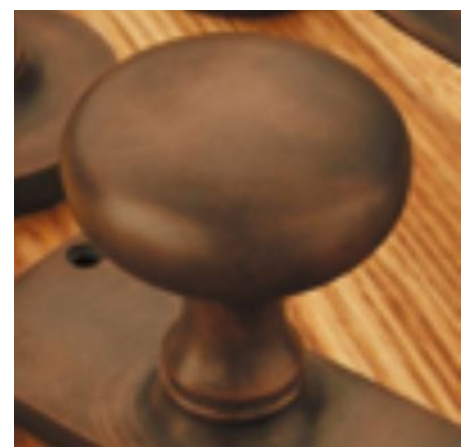


Bun Knob on Covered Rose

£0.00

exc VAT: £0.00

Product Images

Short Description

- 6400COV Traditional English made door knobs with concealed fixed roses. Bun Knob on Covered Rose
- Dimensions (Each inner rose supplied with 3 woodscrews)

51mm knob, 57mm rose
57mm knob, 64mm rose
64mm knob, 70mm rose
- Ideal for use in kitchens, bedrooms and bathrooms.
- To co-ordinate with this T Bar Door Pull we can also supply matching door handles, lever handles and pull handles.
- This range is made to order in the UK please allow 6 weeks for delivery. Please contact us for prices and further information.
- Available in 27 luxury finishes from aged brass and dark bronze to distressed nickel and polished chrome (please see below list for the full the selection).

Distressed Oil Rubbed Bronze

Oil Rubbed Bronze

Dark Bronze Metal Antique

Matte Black Bronze

Tudor Bronze

Autumn Bronze

Imitation Bronze Unlacquered

Imitation Bronze Metal Antique