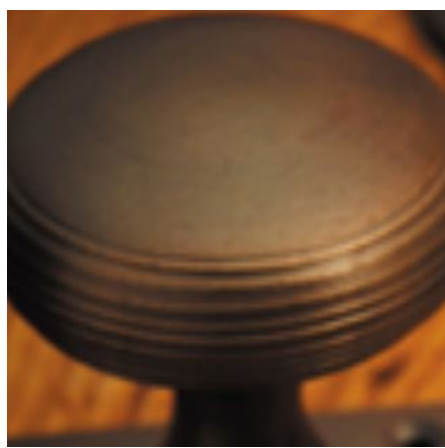

51mm knob, 57mm rose
57mm knob, 64mm rose
64mm knob, 70mm rose
- Ideal for use in kitchens, bedrooms and bathrooms.
- To co-ordinate with this T Bar Door Pull we can also supply matching door handles, lever handles and pull handles.
- This range is made to order in the UK please allow 6 weeks for delivery. Please contact us for prices and further information.
- Available in 27 luxury finishes from aged brass and dark bronze to distressed nickel and polished chrome (please see below list for the full the selection).

Distressed Oil Rubbed Bronze

Oil Rubbed Bronze

Dark Bronze Metal Antique

Matte Black Bronze

Tudor Bronze

Autumn Bronze

Imitation Bronze Unlacquered

Imitation Bronze Metal Antique