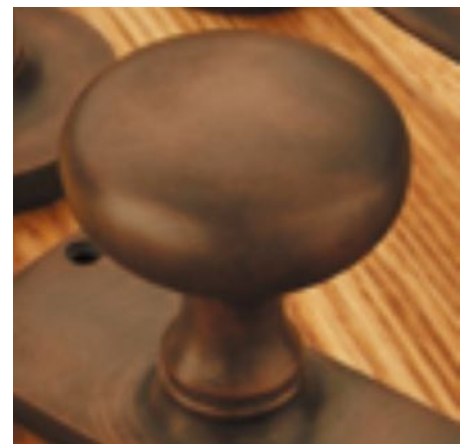

Plain Round Mortice Door Knob With 3" Rose

£0.00

exc VAT: £0.00

Product Images

Short Description

- 4175M - 3" ROSE Traditional English made door knobs with concealed fixed roses. Plain Round Mortice Door Knob With 3" Rose.
- Rose will be face fix.
- Dimensions 89mm.
- Ideal for use in kitchens, bedrooms and bathrooms.
- To co-ordinate with this T Bar Door Pull we can also supply matching door handles, lever handles and pull handles.
- This range is made to order in the UK please allow 6 weeks for delivery. Please contact us for prices and further information.
- Available in 27 luxury finishes from aged brass and dark bronze to distressed nickel and polished chrome (please see below list for the full the selection).

Distressed Oil Rubbed Bronze

Oil Rubbed Bronze

Dark Bronze Metal Antique

Matte Black Bronze

Tudor Bronze

Autumn Bronze

Imitation Bronze Unlacquered

Imitation Bronze Metal Antique