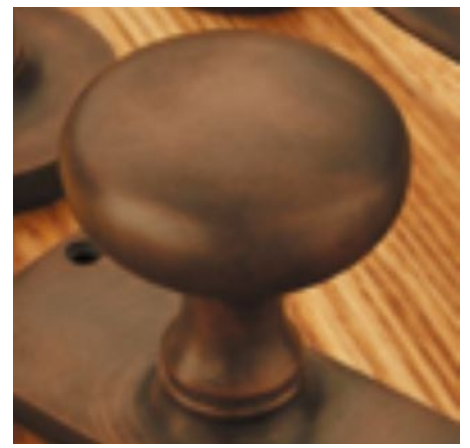

Flowing Mortice Knob

£0.00

exc VAT: £0.00

Product Images

Short Description

- 4202 Traditional English made door knobs with concealed fixed roses. Flowing Mortice Knob.
- Dimensions 56mm Knob, 57mm Rose
- Ideal for use in kitchens, bedrooms and bathrooms.
- To co-ordinate with this T Bar Door Pull we can also supply matching door handles, lever handles and pull handles.
- This range is made to order in the UK please allow 6 weeks for delivery. Please contact us for prices and further information.
- Available in 27 luxury finishes from aged brass and dark bronze to distressed nickel and polished chrome (please see below list for the full the selection).

Distressed Oil Rubbed Bronze

Oil Rubbed Bronze

Dark Bronze Metal Antique

Matte Black Bronze

Tudor Bronze

Autumn Bronze

Imitation Bronze Unlacquered

Imitation Bronze Metal Antique