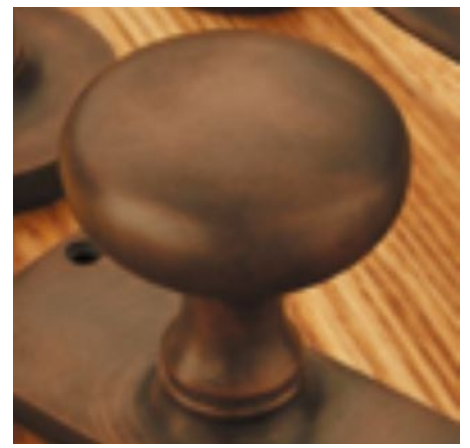

### Short Description

- 4206 Traditional English made door knobs with concealed fixed roses. Cascade Mortice Knob.
- Dimensions 54mm Knob, 60mm Rose.
- Ideal for use in kitchens, bedrooms and bathrooms.
- To co-ordinate with this T Bar Door Pull we can also supply matching door handles, lever handles and pull handles.
- This range is made to order in the UK please allow 6 weeks for delivery. Please contact us for prices and further information.
- Available in 27 luxury finishes from aged brass and dark bronze to distressed nickel and polished chrome (please see below list for the full the selection).

Distressed Oil Rubbed Bronze

Oil Rubbed Bronze

Dark Bronze Metal Antique

Matte Black Bronze

Tudor Bronze

Autumn Bronze

Imitation Bronze Unlacquered

Imitation Bronze Metal Antique