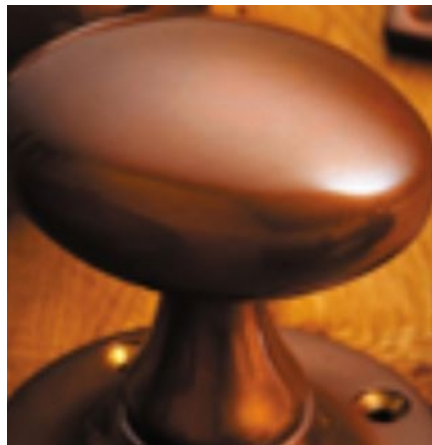

Liberty Mortice Knob

£0.00

exc VAT: £0.00

Product Images

Short Description

- 4207 Traditional English made door knobs with concealed fixed roses. Liberty Mortice Knob.
- Dimensions 56mm Knob, 60mm Rose.
- Ideal for use in kitchens, bedrooms and bathrooms.
- To co-ordinate with this T Bar Door Pull we can also supply matching door handles, lever handles and pull handles.
- This range is made to order in the UK please allow 6 weeks for delivery. Please contact us for prices and further information.
- Available in 27 luxury finishes from aged brass and dark bronze to distressed nickel and polished chrome (please see below list for the full the selection).

Distressed Oil Rubbed Bronze

Oil Rubbed Bronze

Dark Bronze Metal Antique

Matte Black Bronze

Tudor Bronze

Autumn Bronze

Imitation Bronze Unlacquered

Imitation Bronze Metal Antique