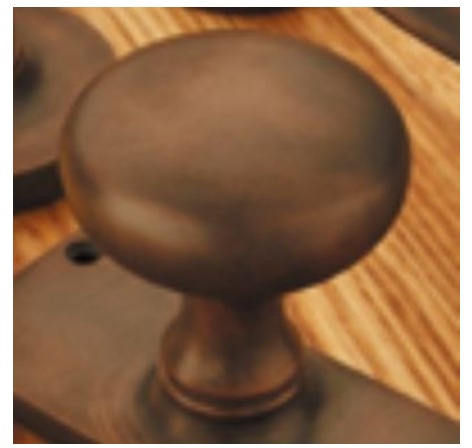

Liberty Mortice Knob

£0.00

exc VAT: £0.00

Product Images

Short Description

- 4207 Traditional English made door knobs with concealed fixed roses. Liberty Mortice Knob.
- Dimensions 56mm Knob, 60mm Rose.
- Ideal for use in kitchens, bedrooms and bathrooms.
- To co-ordinate with this T Bar Door Pull we can also supply matching door handles, lever handles and pull handles.
- This range is made to order in the UK please allow 6 weeks for delivery. Please contact us for prices and further information.
- Available in 27 luxury finishes from aged brass and dark bronze to distressed nickel and polished chrome (please see below list for the full the selection).

Distressed Oil Rubbed Bronze

Oil Rubbed Bronze

Dark Bronze Metal Antique

Matte Black Bronze

Tudor Bronze

Autumn Bronze

Imitation Bronze Unlacquered

Imitation Bronze Metal Antique