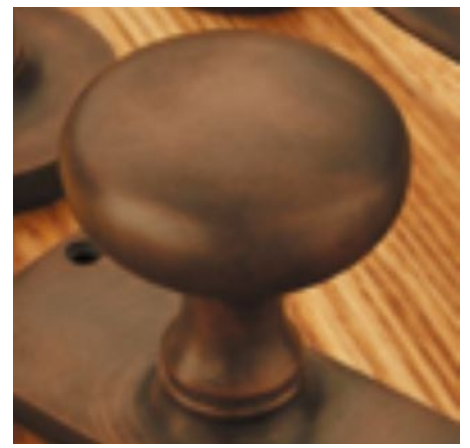

Reeded Cushion Knob

£0.00

exc VAT: £0.00

Product Images

Short Description

- Traditional English made door knobs with concealed fixed roses. Reeded Cushion Knob
- Ideal for use in kitchens, bedrooms and bathrooms.
- To co-ordinate with this T Bar Door Pull we can also supply matching door handles, lever handles and pull handles.
- This range is made to order in the UK please allow 6 weeks for delivery. Please contact us for prices and further information.
- Available in 27 luxury finishes from aged brass and dark bronze to distressed nickel and polished chrome (please see below list for the full the selection).

Distressed Oil Rubbed Bronze

Oil Rubbed Bronze

Dark Bronze Metal Antique

Matte Black Bronze

Tudor Bronze

Autumn Bronze

Imitation Bronze Unlacquered

Imitation Bronze Metal Antique