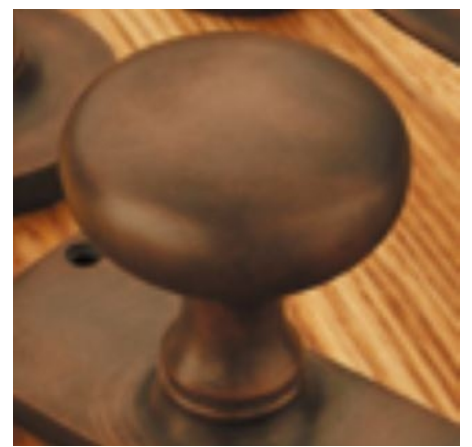

Large Ball Rim Knob

£0.00

exc VAT: £0.00

Product Images

Short Description

- 1756LR Traditional English made knobs to fit rim locks. Large Ball Rim Knob.
- Dimensions 67mm.
- Ideal for use in kitchens, bedrooms and bathrooms.
- To co-ordinate with this knob we can also supply matching door handles, lever handles and pull handles.
- This range is made to order in the UK please allow 6 weeks for delivery. Please contact us for prices and further information.
- Available in 27 luxury finishes from aged brass and dark bronze to distressed nickel and polished chrome (please see below list for the full the selection).

Distressed Oil Rubbed Bronze

Oil Rubbed Bronze

Dark Bronze Metal Antique

Matte Black Bronze

Tudor Bronze

Autumn Bronze

Imitation Bronze Unlacquered

Imitation Bronze Metal Antique