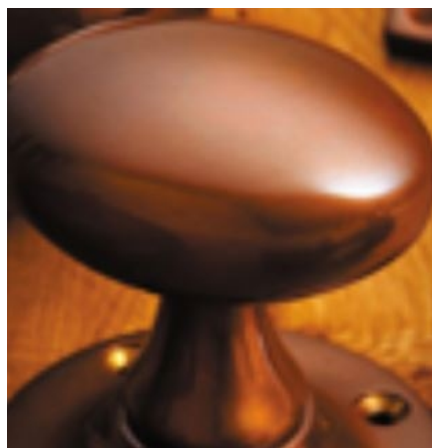

Large Ball Rim Knob

£0.00

exc VAT: £0.00

Product Images

Short Description

- 1756LR Traditional English made knobs to fit rim locks. Large Ball Rim Knob.
- Dimensions 67mm.
- Ideal for use in kitchens, bedrooms and bathrooms.
- To co-ordinate with this knob we can also supply matching door handles, lever handles and pull handles.
- This range is made to order in the UK please allow 6 weeks for delivery. Please contact us for prices and further information.
- Available in 27 luxury finishes from aged brass and dark bronze to distressed nickel and polished chrome (please see below list for the full the selection).

Distressed Oil Rubbed Bronze

Oil Rubbed Bronze

Dark Bronze Metal Antique

Matte Black Bronze

Tudor Bronze

Autumn Bronze

Imitation Bronze Unlacquered

Imitation Bronze Metal Antique