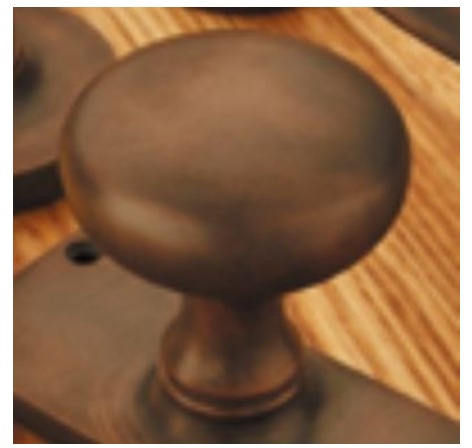

Plain Rim Knob

£0.00

exc VAT: £0.00

Product Images

Short Description

- 4160R Traditional English made knobs to fit rim locks. Plain Rim Knob.
- 47mm Knob
50mm Rose
- Ideal for use in kitchens, bedrooms and bathrooms.
- To co-ordinate with this knob we can also supply matching door handles, lever handles and pull handles.
- This range is made to order in the UK please allow 6 weeks for delivery. Please contact us for prices and further information.
- Available in 27 luxury finishes from aged brass and dark bronze to distressed nickel and polished chrome (please see below list for the full the selection).

Distressed Oil Rubbed Bronze

Oil Rubbed Bronze

Dark Bronze Metal Antique

Matte Black Bronze

Tudor Bronze

Autumn Bronze

Imitation Bronze Unlacquered

Imitation Bronze Metal Antique