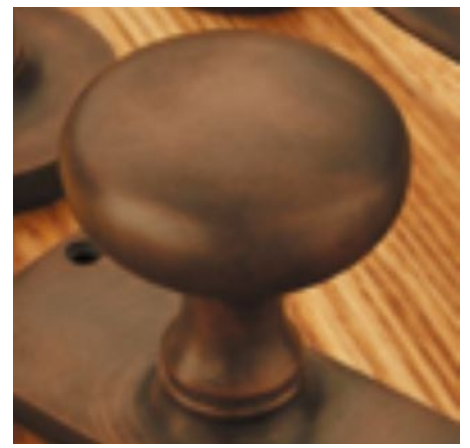

Reeded Ball Rim Knob

£0.00

exc VAT: £0.00

Product Images

Short Description

- 6346R Traditional English made knobs to fit rim locks. Reeded Ball Rim Knob.
- Dimensions 60mm.
- Ideal for use in kitchens, bedrooms and bathrooms.
- To co-ordinate with this knob we can also supply matching door handles, lever handles and pull handles.
- This range is made to order in the UK please allow 6 weeks for delivery. Please contact us for prices and further information.
- Available in 27 luxury finishes from aged brass and dark bronze to distressed nickel and polished chrome (please see below list for the full the selection).

Distressed Oil Rubbed Bronze

Oil Rubbed Bronze

Dark Bronze Metal Antique

Matte Black Bronze

Tudor Bronze

Autumn Bronze

Imitation Bronze Unlacquered

Imitation Bronze Metal Antique