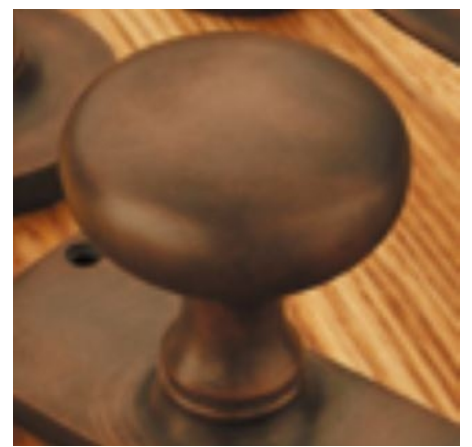

### Short Description

- 1825 Traditional English made narrow pattern sash window fasteners. Fitch Fastener.
- Dimensions 64mm.
- To co-ordinate with this Sash Fastener we can also supply matching sash handles, pulleys and locks.
- This range is made to order in the UK please allow 6 weeks for delivery. Please contact us for prices and further information.
- Available in 27 luxury finishes from aged brass and dark bronze to distressed nickel and polished chrome (please see below list for the full the selection).

Distressed Oil Rubbed Bronze

Oil Rubbed Bronze

Dark Bronze Metal Antique

Matte Black Bronze

Tudor Bronze

Autumn Bronze

Imitation Bronze Unlacquered

Imitation Bronze Metal Antique