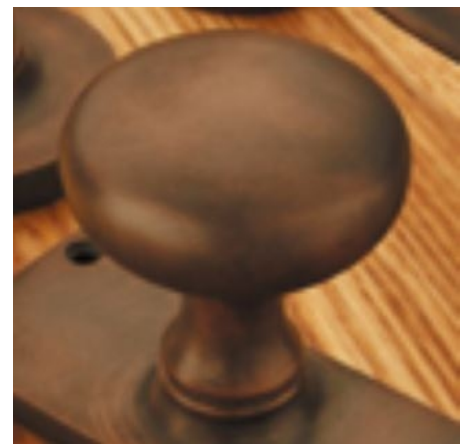

Sash Handle

£0.00

exc VAT: £0.00

Product Images

Short Description

- 1861 Traditional English made Sash Handle. Sash Handle.
- Dimensions 4", 5", 6".
- To co-ordinate with this Sash Handle we can also supply matching sash lifts, pulleys and locks.
- This range is made to order in the UK please allow 6 weeks for delivery. Please contact us for prices and further information.
- Available in 27 luxury finishes from aged brass and dark bronze to distressed nickel and polished chrome (please see below list for the full the selection).

Distressed Oil Rubbed Bronze

Oil Rubbed Bronze

Dark Bronze Metal Antique

Matte Black Bronze

Tudor Bronze

Autumn Bronze

Imitation Bronze Unlacquered

Imitation Bronze Metal Antique