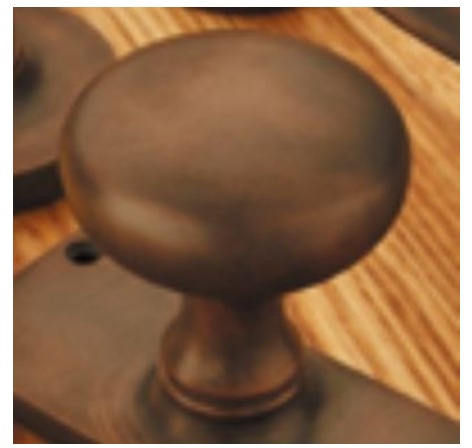

Half Moon Turn And Release On Reeded Edge Covered Rose

£0.00

exc VAT: £0.00

Product Images

Short Description

- 2242 Traditional English made Turn and Release to be used on bathroom doors. Half Moon Turn And Release On Reeded Edge Covered Rose.
- Dimensions 35mm.
- This range is made to order in the UK please allow 6 weeks for delivery. Please contact us for prices and further information.
- Available in 27 luxury finishes from aged brass and dark bronze to distressed nickel and polished chrome (please see below list for the full the selection).

Distressed Oil Rubbed Bronze

Oil Rubbed Bronze

Dark Bronze Metal Antique

Matte Black Bronze

Tudor Bronze

Autumn Bronze

Imitation Bronze Unlacquered

Imitation Bronze Metal Antique