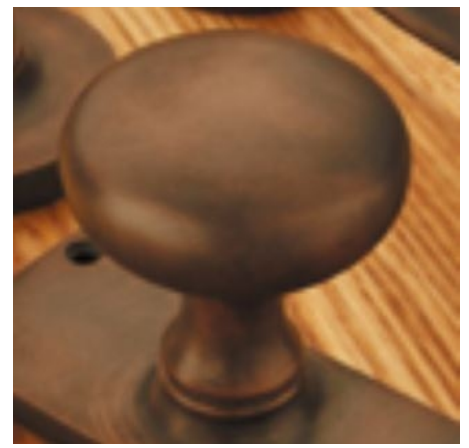

Stepped Turn And Release On Raised Edge Covered Rose

£0.00

exc VAT: £0.00

Product Images

Short Description

- 2251 Traditional English made Turn and Release to be used on bathroom doors. Stepped Turn And Release On Raised Edge Covered Rose.
- Dimensions 35mm.
- This range is made to order in the UK please allow 6 weeks for delivery. Please contact us for prices and further information.
- Available in 27 luxury finishes from aged brass and dark bronze to distressed nickel and polished chrome (please see below list for the full the selection).

Distressed Oil Rubbed Bronze

Oil Rubbed Bronze

Dark Bronze Metal Antique

Matte Black Bronze

Tudor Bronze

Autumn Bronze

Imitation Bronze Unlacquered

Imitation Bronze Metal Antique