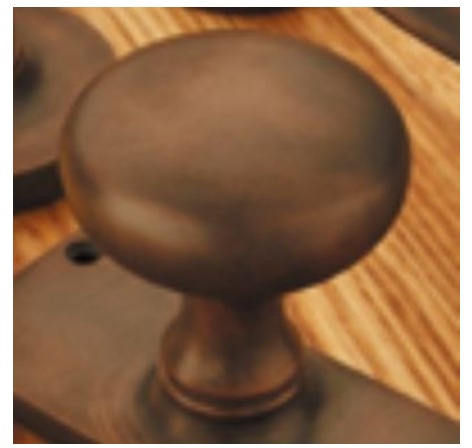

Stepped Turn And Release On Reeded Edge Covered Rose

£0.00

exc VAT: £0.00

Product Images

Short Description

- 2252 Traditional English made Turn and Release to be used on bathroom doors. Stepped Turn And Release On Reeded Edge Covered Rose.
- Dimensions 35mm.
- This range is made to order in the UK please allow 6 weeks for delivery. Please contact us for prices and further information.
- Available in 27 luxury finishes from aged brass and dark bronze to distressed nickel and polished chrome (please see below list for the full the selection).

Distressed Oil Rubbed Bronze

Oil Rubbed Bronze

Dark Bronze Metal Antique

Matte Black Bronze

Tudor Bronze

Autumn Bronze

Imitation Bronze Unlacquered

Imitation Bronze Metal Antique