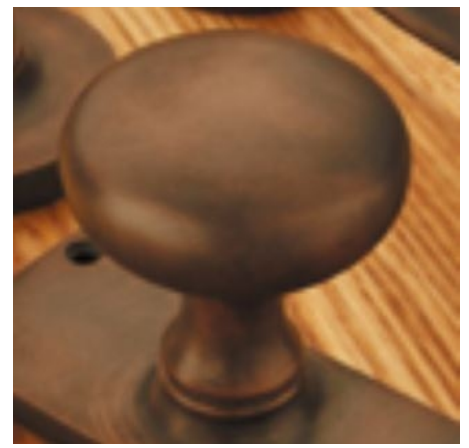

### Short Description

- 6432 Traditional English made Turn and Release to be used on bathroom doors. Disabled thumb turn & release with red / white indicator.
- Dimensions 50mm rose, 75mm bar.
- This range is made to order in the UK please allow 6 weeks for delivery. Please contact us for prices and further information.
- Available in 27 luxury finishes from aged brass and dark bronze to distressed nickel and polished chrome (please see below list for the full the selection).

Distressed Oil Rubbed Bronze

Oil Rubbed Bronze

Dark Bronze Metal Antique

Matte Black Bronze

Tudor Bronze

Autumn Bronze

Imitation Bronze Unlacquered

Imitation Bronze Metal Antique