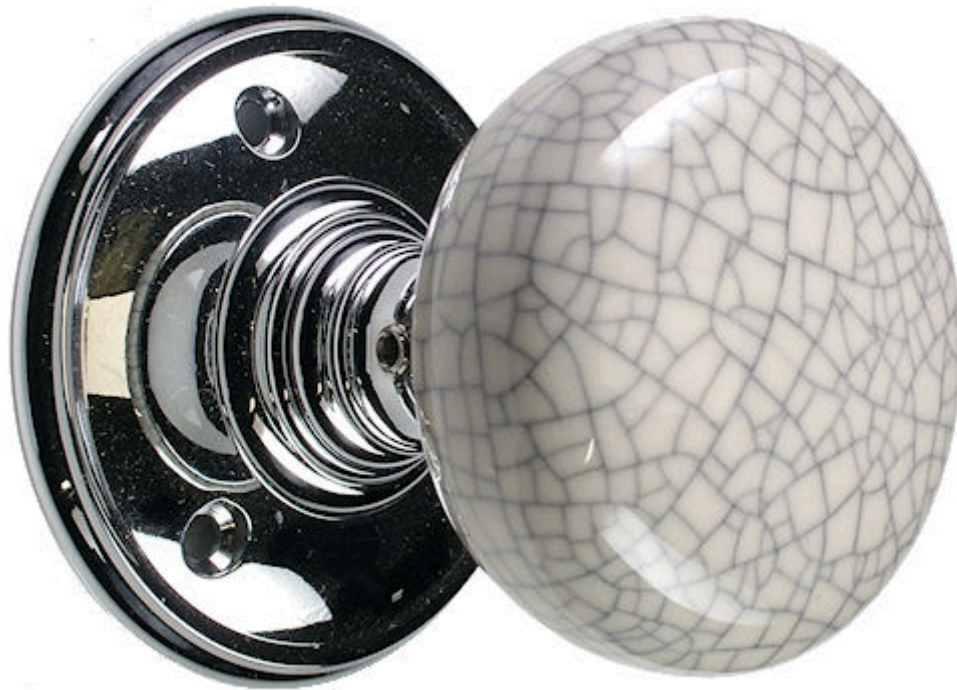

## Mortice Door Knobs - Porcelain & Blue Crackle - Polished Chrome Rose

### Description

---

- Mortice door knob set - Mushroom shape
- High architectural quality
- Modern finish

### Finish

- Dual Finish - Polished chrome rose with porcelain and midnight blue crackle knob

## Dimensions

- Rose Diameter - 70mm
- Knob Diameter - 60mm
- Projection From Door - 65mm