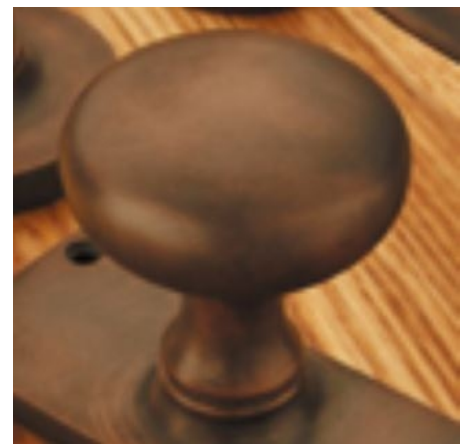

Plain Round Centre Door Knob

£0.00

exc VAT: £0.00

Product Images

Short Description

- 4175 Traditional English made Centre Door Knobs and Pulls. Plain Round Centre Door Knob.
- Dimensions 89mm knob
102mm rose
- This range is made to order in the UK please allow 6 weeks for delivery. Please contact us for prices and further information.
- Available in 27 luxury finishes from aged brass and dark bronze to distressed nickel and polished chrome (please see below list for the full the selection).

Distressed Oil Rubbed Bronze

Oil Rubbed Bronze

Dark Bronze Metal Antique

Matte Black Bronze

Tudor Bronze

Autumn Bronze

Imitation Bronze Unlacquered

Imitation Bronze Metal Antique