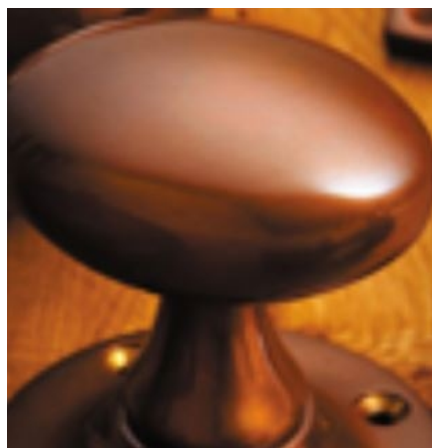

Round Bell Push

£0.00

exc VAT: £0.00

Product Images

Short Description

- 1913 Traditional English made Bell Pushes. Round Bell Push.
- Dimensions 56mm
- This range is made to order in the UK please allow 6 weeks for delivery. Please contact us for prices and further information.
- Available in 27 luxury finishes from aged brass and dark bronze to distressed nickel and polished chrome (please see below list for the full the selection).

Distressed Oil Rubbed Bronze

Oil Rubbed Bronze

Dark Bronze Metal Antique

Matte Black Bronze

Tudor Bronze

Autumn Bronze

Imitation Bronze Unlacquered

Imitation Bronze Metal Antique