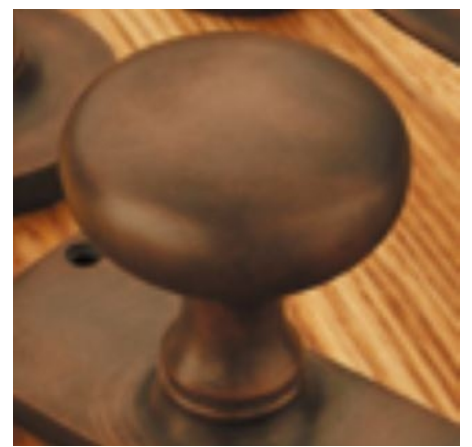

Round Bell Push

£0.00

exc VAT: £0.00

Product Images

Short Description

- 1913 Traditional English made Bell Pushes. Round Bell Push.
- Dimensions 56mm
- This range is made to order in the UK please allow 6 weeks for delivery. Please contact us for prices and further information.
- Available in 27 luxury finishes from aged brass and dark bronze to distressed nickel and polished chrome (please see below list for the full the selection).

Distressed Oil Rubbed Bronze

Oil Rubbed Bronze

Dark Bronze Metal Antique

Matte Black Bronze

Tudor Bronze

Autumn Bronze

Imitation Bronze Unlacquered

Imitation Bronze Metal Antique