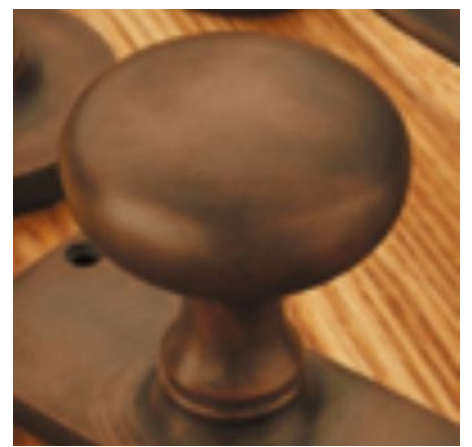

Concaved Edge Bell Push

£0.00

exc VAT: £0.00

Product Images

Short Description

- 1917 Traditional English made Bell Pushes. Concaved Edge Bell Push.
- Dimensions 65 x 32mm
- This range is made to order in the UK please allow 6 weeks for delivery. Please contact us for prices and further information.
- Available in 27 luxury finishes from aged brass and dark bronze to distressed nickel and polished chrome (please see below list for the full the selection).

Distressed Oil Rubbed Bronze

Oil Rubbed Bronze

Dark Bronze Metal Antique

Matte Black Bronze

Tudor Bronze

Autumn Bronze

Imitation Bronze Unlacquered

Imitation Bronze Metal Antique