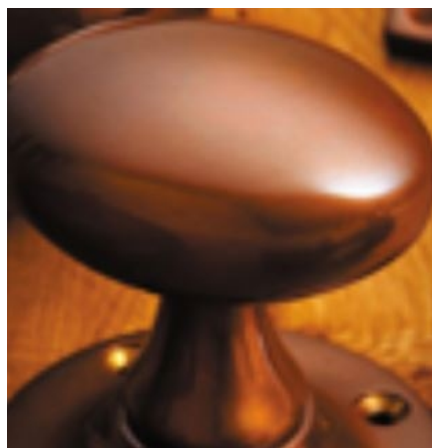

Concaved Edge Bell Push

£0.00

exc VAT: £0.00

Product Images

Short Description

- 1917 Traditional English made Bell Pushes. Concaved Edge Bell Push.
- Dimensions 65 x 32mm
- This range is made to order in the UK please allow 6 weeks for delivery. Please contact us for prices and further information.
- Available in 27 luxury finishes from aged brass and dark bronze to distressed nickel and polished chrome (please see below list for the full the selection).

Distressed Oil Rubbed Bronze

Oil Rubbed Bronze

Dark Bronze Metal Antique

Matte Black Bronze

Tudor Bronze

Autumn Bronze

Imitation Bronze Unlacquered

Imitation Bronze Metal Antique