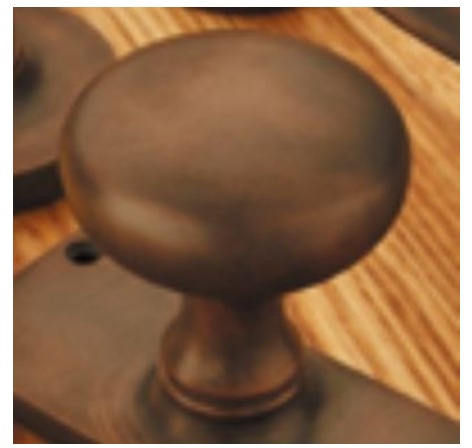

Art Deco Bell Push

£0.00

exc VAT: £0.00

Product Images

Short Description

- 7015 Traditional English made Bell Pushes. Art Deco Bell Push.
- Dimensions 76mm
- This range is made to order in the UK please allow 6 weeks for delivery. Please contact us for prices and further information.
- Available in 27 luxury finishes from aged brass and dark bronze to distressed nickel and polished chrome (please see below list for the full the selection).

Distressed Oil Rubbed Bronze

Oil Rubbed Bronze

Dark Bronze Metal Antique

Matte Black Bronze

Tudor Bronze

Autumn Bronze

Imitation Bronze Unlacquered

Imitation Bronze Metal Antique