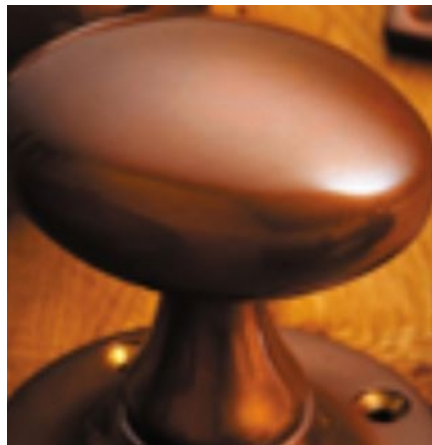

Art Deco Bell Push

£0.00

exc VAT: £0.00

Product Images

Short Description

- 7015 Traditional English made Bell Pushes. Art Deco Bell Push.
- Dimensions 76mm
- This range is made to order in the UK please allow 6 weeks for delivery. Please contact us for prices and further information.
- Available in 27 luxury finishes from aged brass and dark bronze to distressed nickel and polished chrome (please see below list for the full the selection).

Distressed Oil Rubbed Bronze

Oil Rubbed Bronze

Dark Bronze Metal Antique

Matte Black Bronze

Tudor Bronze

Autumn Bronze

Imitation Bronze Unlacquered

Imitation Bronze Metal Antique