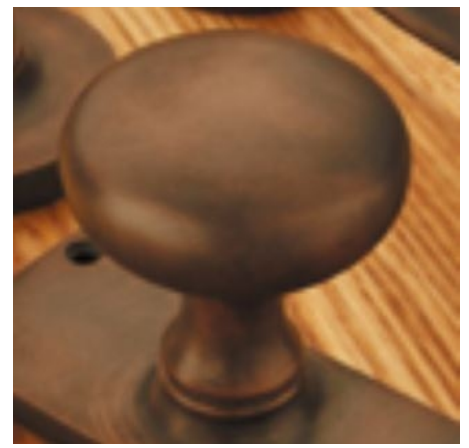

Art Deco Cupboard Knob

£0.00

exc VAT: £0.00

Product Images

Short Description

- 7006 Traditional English made Cupboard Fittings. Art Deco Cupboard Knob.
- Dimensions 32mm, 38mm.
- This range is made to order in the UK please allow 6 weeks for delivery. Please contact us for prices and further information.
- Available in 27 luxury finishes from aged brass and dark bronze to distressed nickel and polished chrome (please see below list for the full the selection).

Distressed Oil Rubbed Bronze

Oil Rubbed Bronze

Dark Bronze Metal Antique

Matte Black Bronze

Tudor Bronze

Autumn Bronze

Imitation Bronze Unlacquered

Imitation Bronze Metal Antique