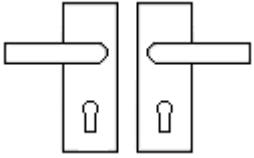

- Lever Lock Set - (Plates With Key Holes)