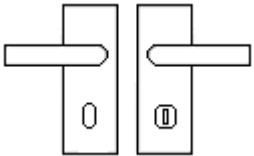

- Bathroom Lever Set - (With Turn & Emergency Release)

Base Material

- Made from solid brass.

Finish Details

- Florentine Bronze is a dark brown colour with golden highlights and visible brush marks in the surface. Florentine Bronze is an applied finish used to give brass items an aged, tarnished look.

Operation

- Both levers are sprung to ensure the lever always returns to its starting position

Back Plate Size

- 180mm x 48mm

Spindle Size

- 8mm x 8mm square - UK Standard.

Fixings

- Comes supplied with matching wood screws and spindle.
- Grub screw fixing to spindle for extra strength.

Usage

- Suitable for domestic use.
- Suitable for internal or external use.

Unit Of Sale

- Sold in pairs.
- (One pair consists of 1x left hand and 1x right hand)

Alternative Finishes Available

- Dual Finish - Satin Brass & Polished Brass
- Dual Finish - Satin Chrome & Polished Chrome