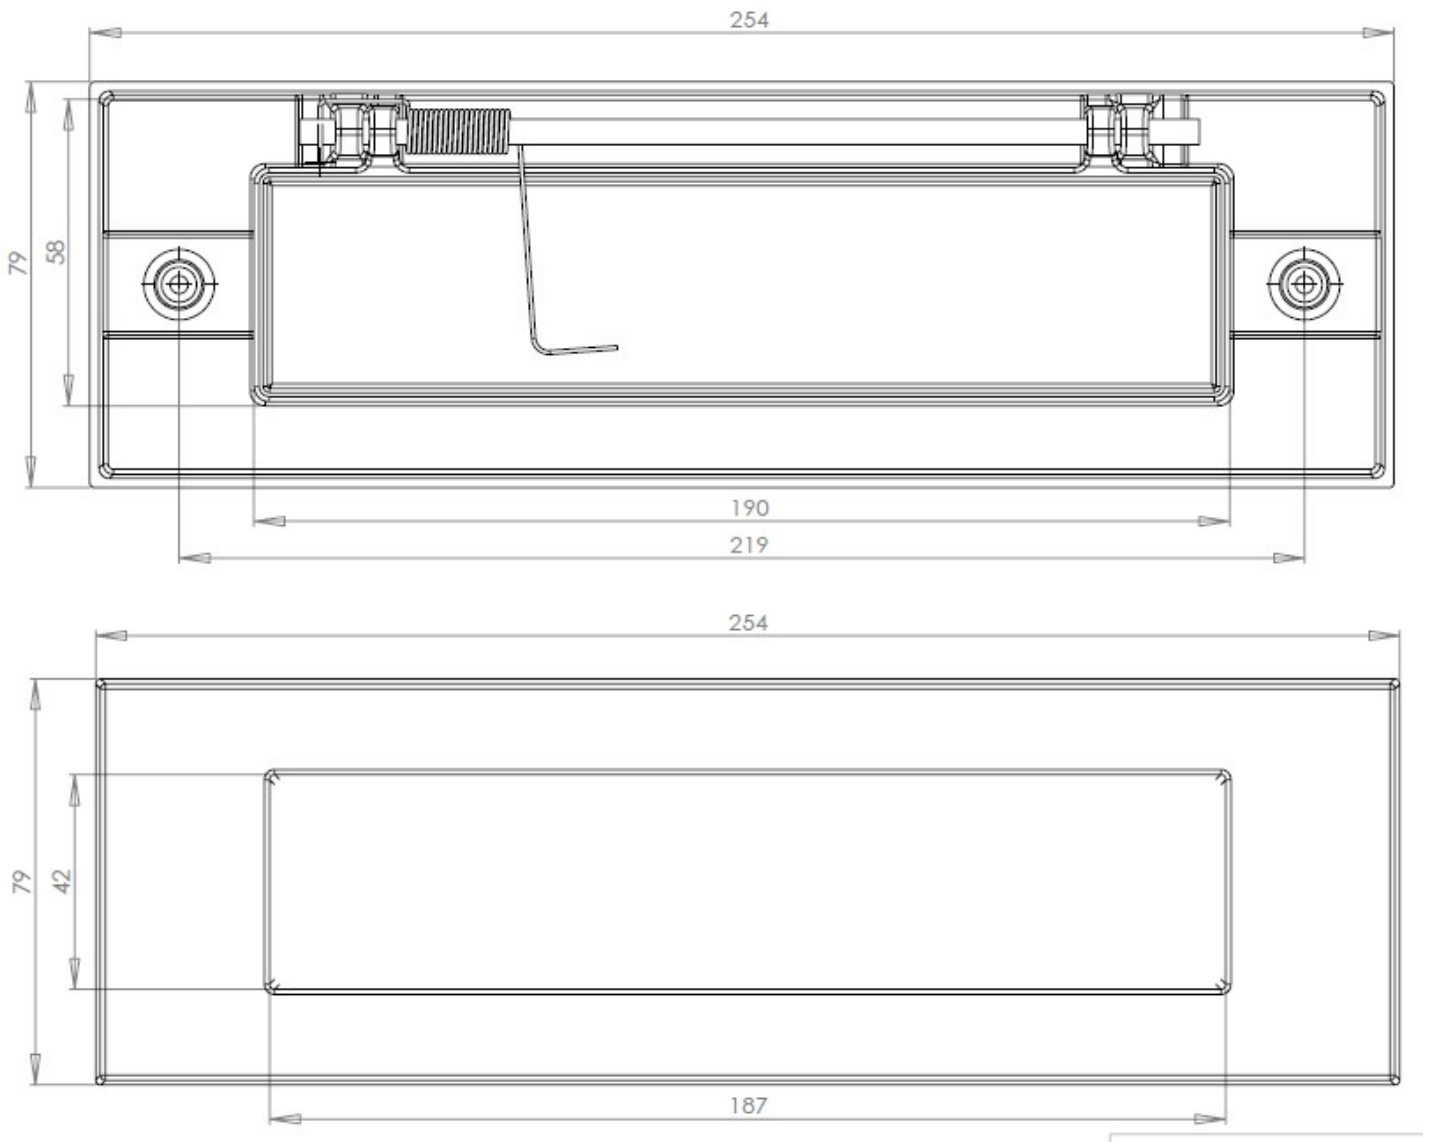

## Plain Letter Plate - 254mm x 79mm - Satin Brass (Lacquered)

### Description

---

- Plain letter plate with spring loaded flap.

### Dimensions

<b>Overall Size</b>	254mm x 79mm
<b>Aperture Size</b>	188mm x 42mm
<b>Fixing Centres</b>	219mm

**Important Info Before You Buy**

- This letter plate is a bolt through fixing and is secured from inside by 2 x domed nuts
- Comes with bolt (to be cut to length) and matching domed nuts
- TIP - remember when cutting length of bolt, to leave room for the nut to be screwed on the end!

**Products in this set**

42488.1 - Plain Letter Plate - 254mm x 79mm - Satin Brass (Lacquered)