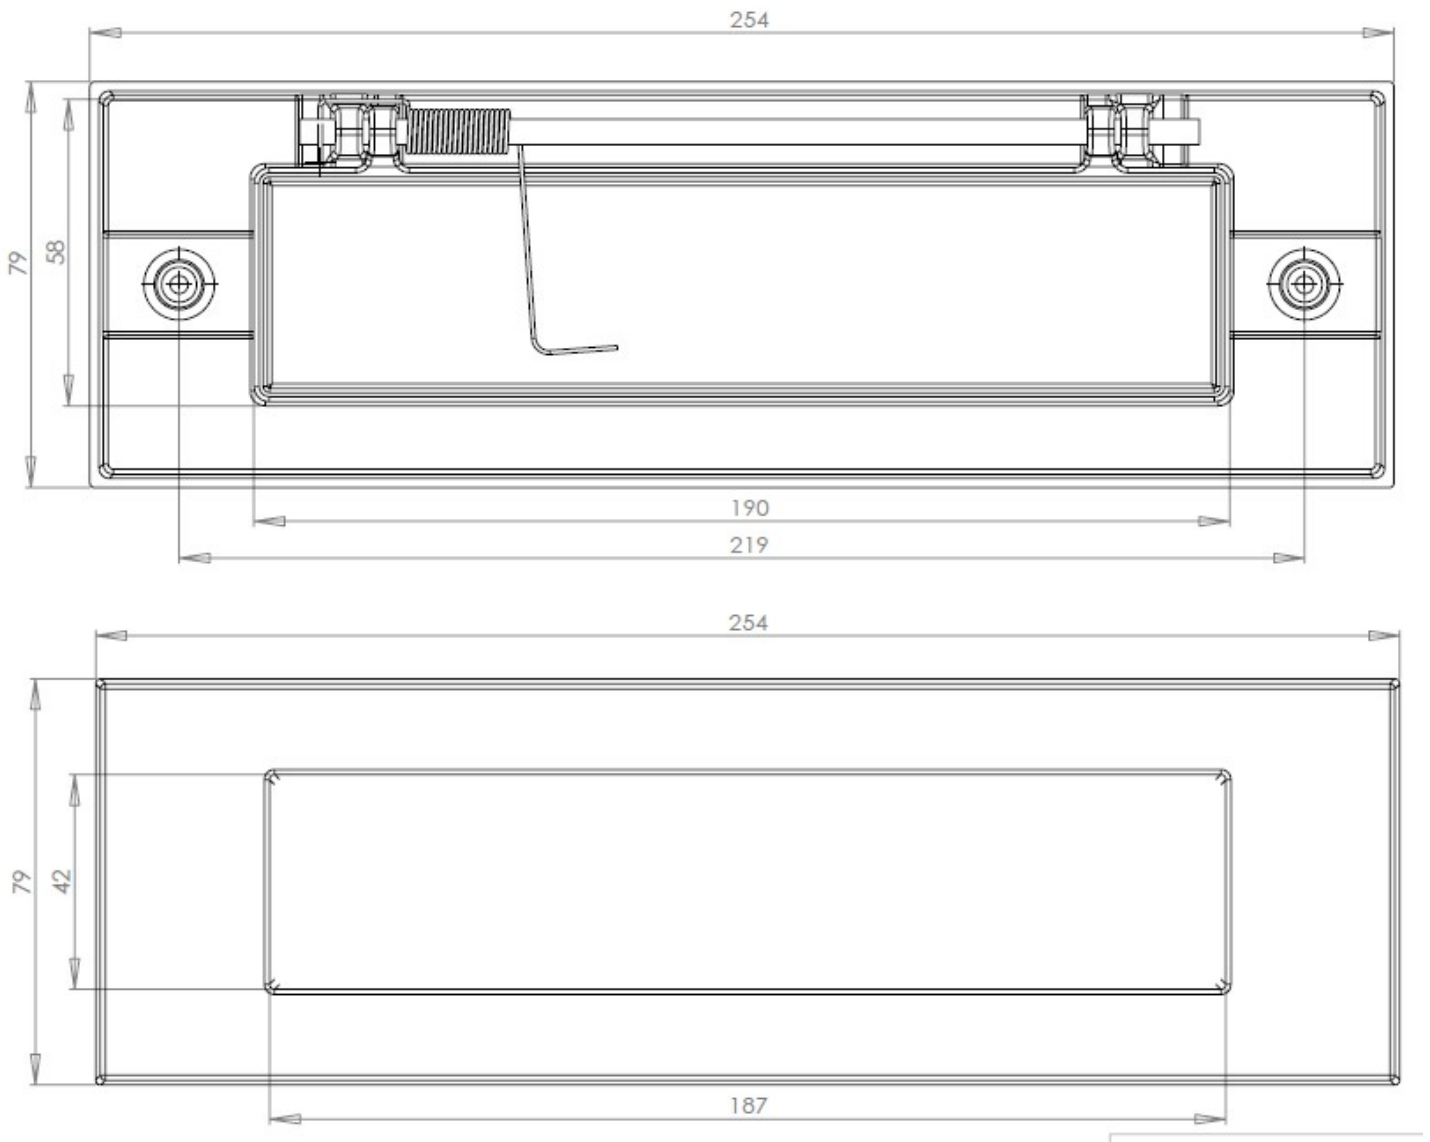

## Plain Letter Plate - 254mm x 79mm - Satin Brass (Lacquered)

### Description

---

- Plain letter plate with spring loaded flap.

### Dimensions

<b>Overall Size</b>	254mm x 79mm
<b>Aperture Size</b>	188mm x 42mm
<b>Fixing Centres</b>	219mm

#### Products in this set

42488.1 - Plain Letter Plate - 254mm x 79mm - Satin Brass (Lacquered)