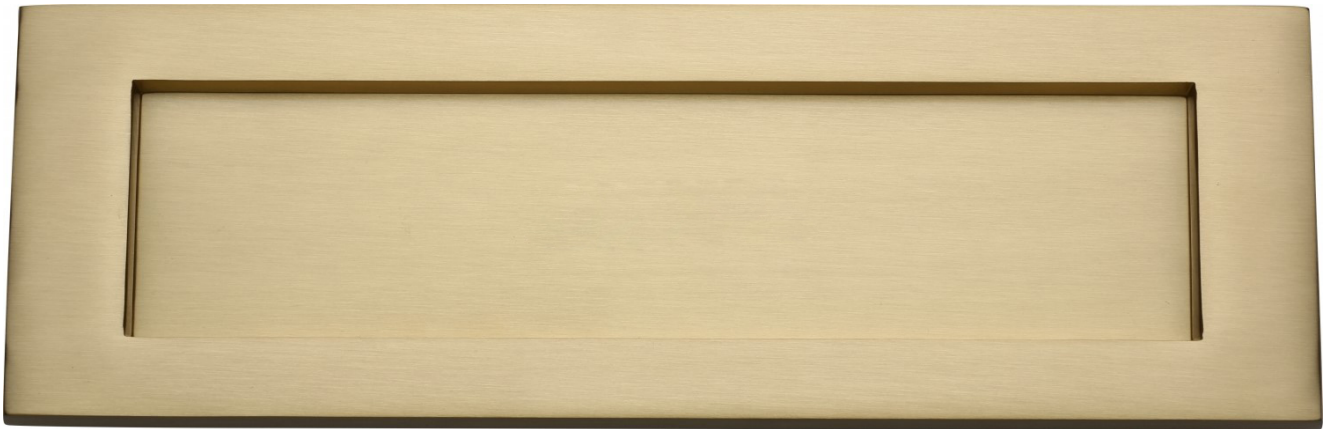

## Plain Letter Plate - 254mm x 79mm - Satin Brass (Lacquered)

### Description

---

- Plain letter plate with spring loaded flap.

### Finish

- Satin Brass