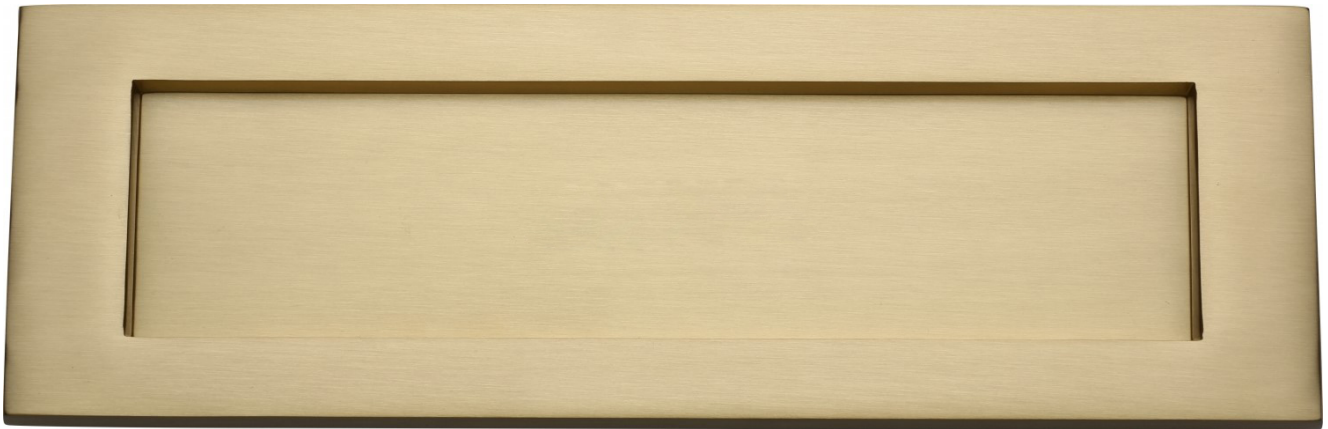

## Plain Letter Plate - 254mm x 79mm - Satin Brass (Lacquered)

### Description

---

- Plain letter plate with spring loaded flap.

### Finish

- Satin Brass

**Products in this set**

42488.1 - Plain Letter Plate - 254mm x 79mm - Satin Brass (Lacquered)