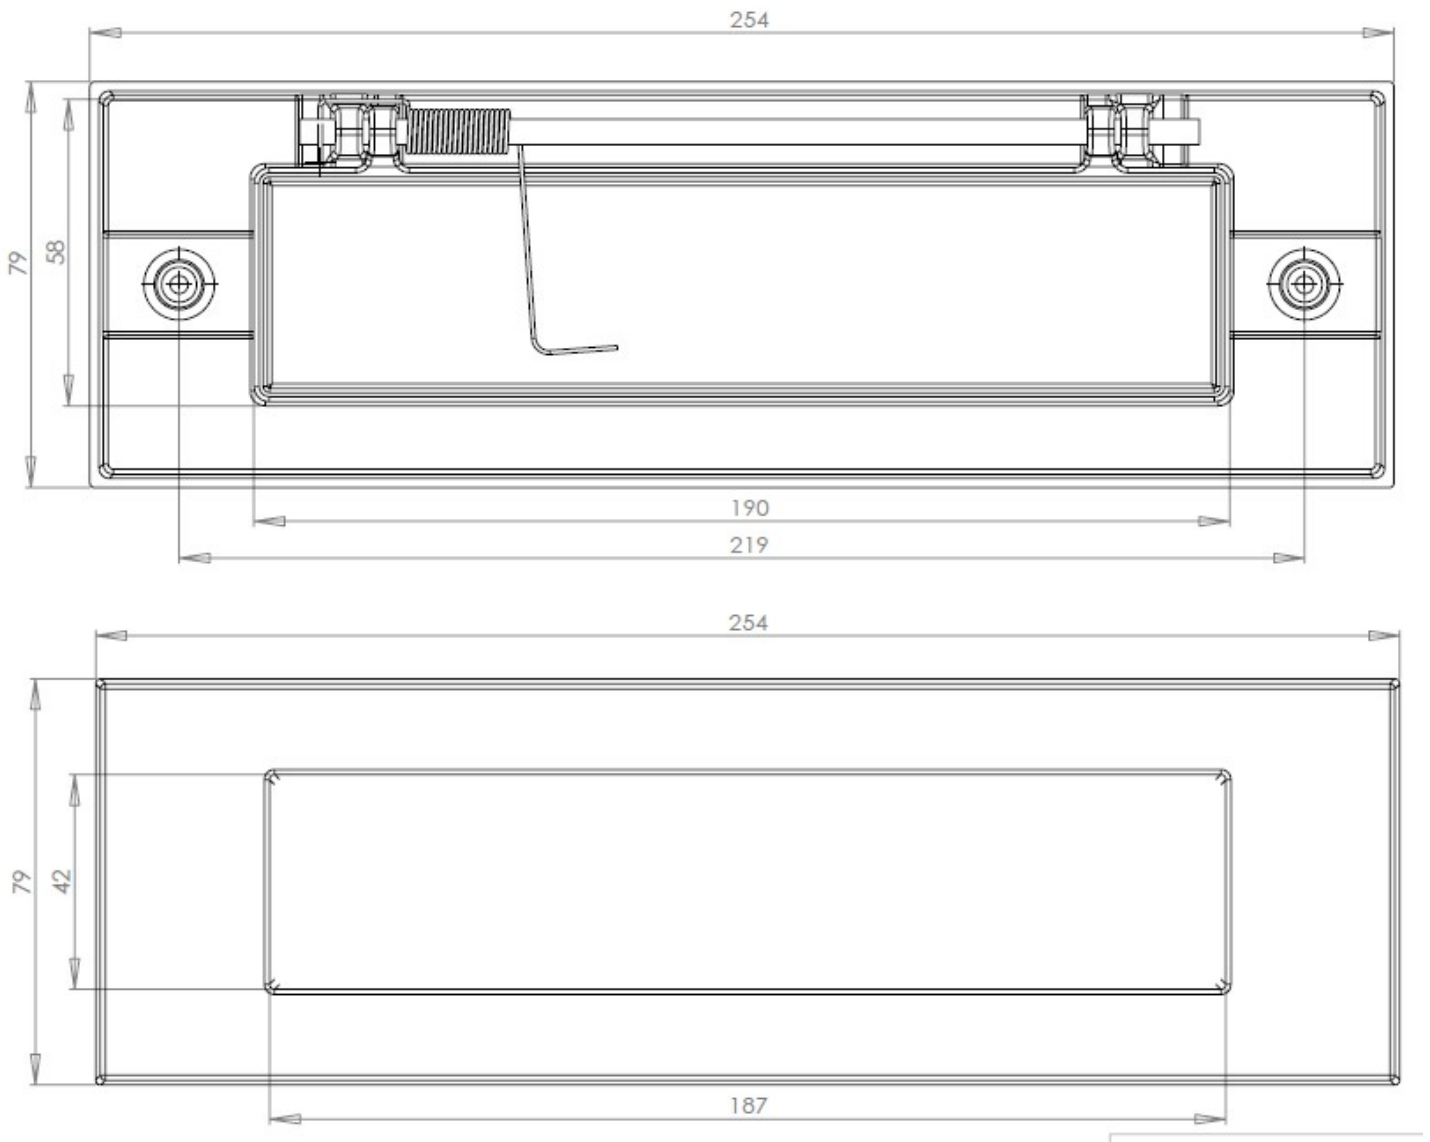

Plain Letter Plate - 254mm x 79mm - Polished Nickel

Product Images

Description

- Plain letter plate with spring loaded flap.

Finish

- Polished Nickel

Dimensions

Overall Size	254mm x 79mm
Aperture Size	188mm x 42mm
Fixing Centres	219mm

Important Info Before You Buy

- This letter plate is a bolt through fixing and is secured from inside by 2 x domed nuts
- Comes with bolt (to be cut to length) and matching domed nuts
- TIP - remember when cutting length of bolt, to leave room for the nut to be screwed on the end!

Products in this set

 42491.1 - Plain Letter Plate - 254mm x 79mm - Polished Nickel