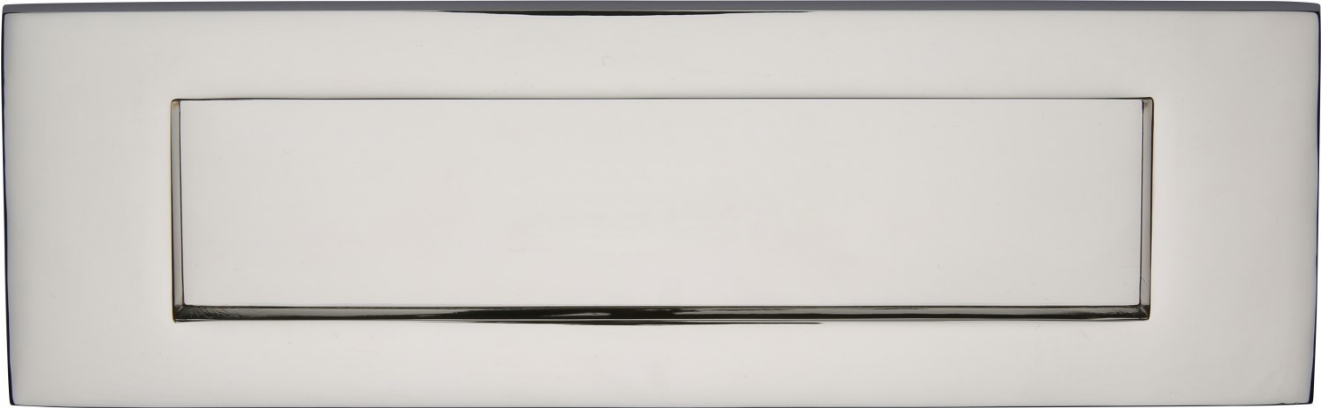

Plain Letter Plate - 254mm x 79mm - Polished Nickel

Product Images

Description

- Plain letter plate with spring loaded flap.

Finish

- Polished Nickel

Dimensions

Overall Size	254mm x 79mm
Aperture Size	188mm x 42mm
Fixing Centres	219mm

Important Info Before You Buy

- This letter plate is a bolt through fixing and is secured from inside by 2 x domed nuts
- Comes with bolt (to be cut to length) and matching domed nuts
- TIP - remember when cutting length of bolt, to leave room for the nut to be screwed on the end!

Products in this set

 42491.1 - Plain Letter Plate - 254mm x 79mm - Polished Nickel