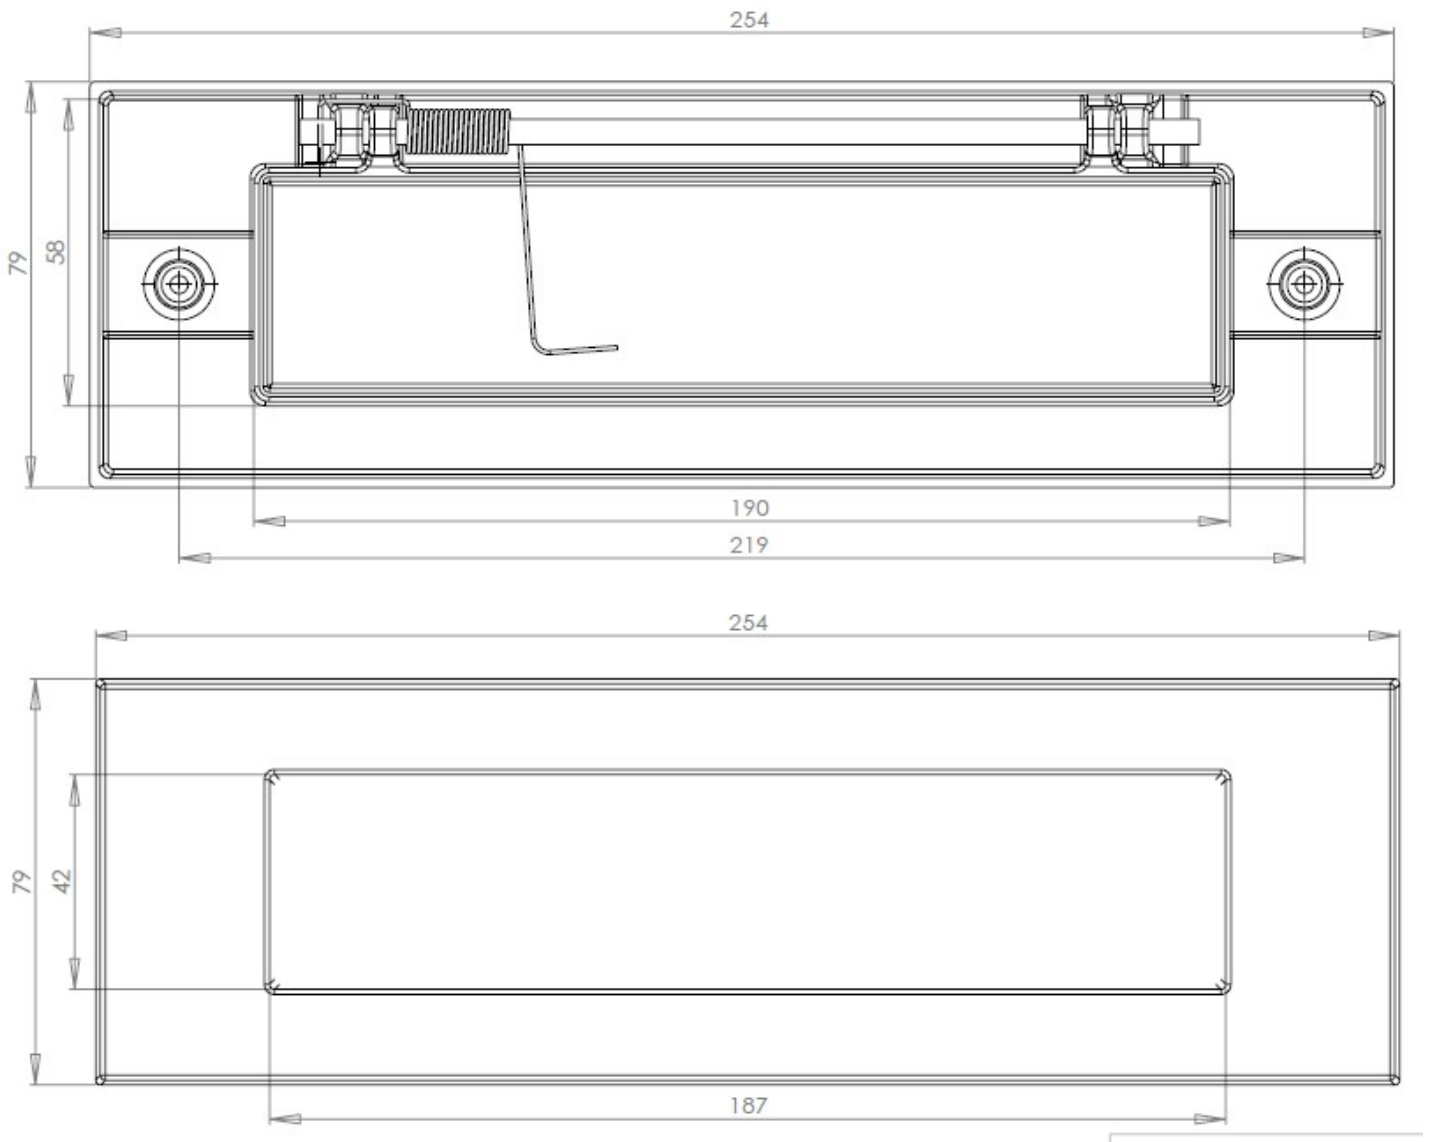


Plain Letter Plate 254mm x 79mm - Antique Brass (Gloss Lacquered)

Product Images

Description

- Plain letter plate with spring loaded flap.

Finish

- Light Antique Brass

Dimensions

Overall Size	254mm x 79mm
Aperture Size	188mm x 42mm
Fixing Centres	219mm

Important Info Before You Buy

- This letter plate is a bolt through fixing and is secured from inside by 2 x domed nuts
- Comes with bolt (to be cut to length) and matching domed nuts
- TIP - remember when cutting length of bolt, to leave room for the nut to be screwed on the end!

Products in this set

42492.1 - Plain Letter Plate - 254mm x 79mm - Antique Brass (Gloss Lacquered)