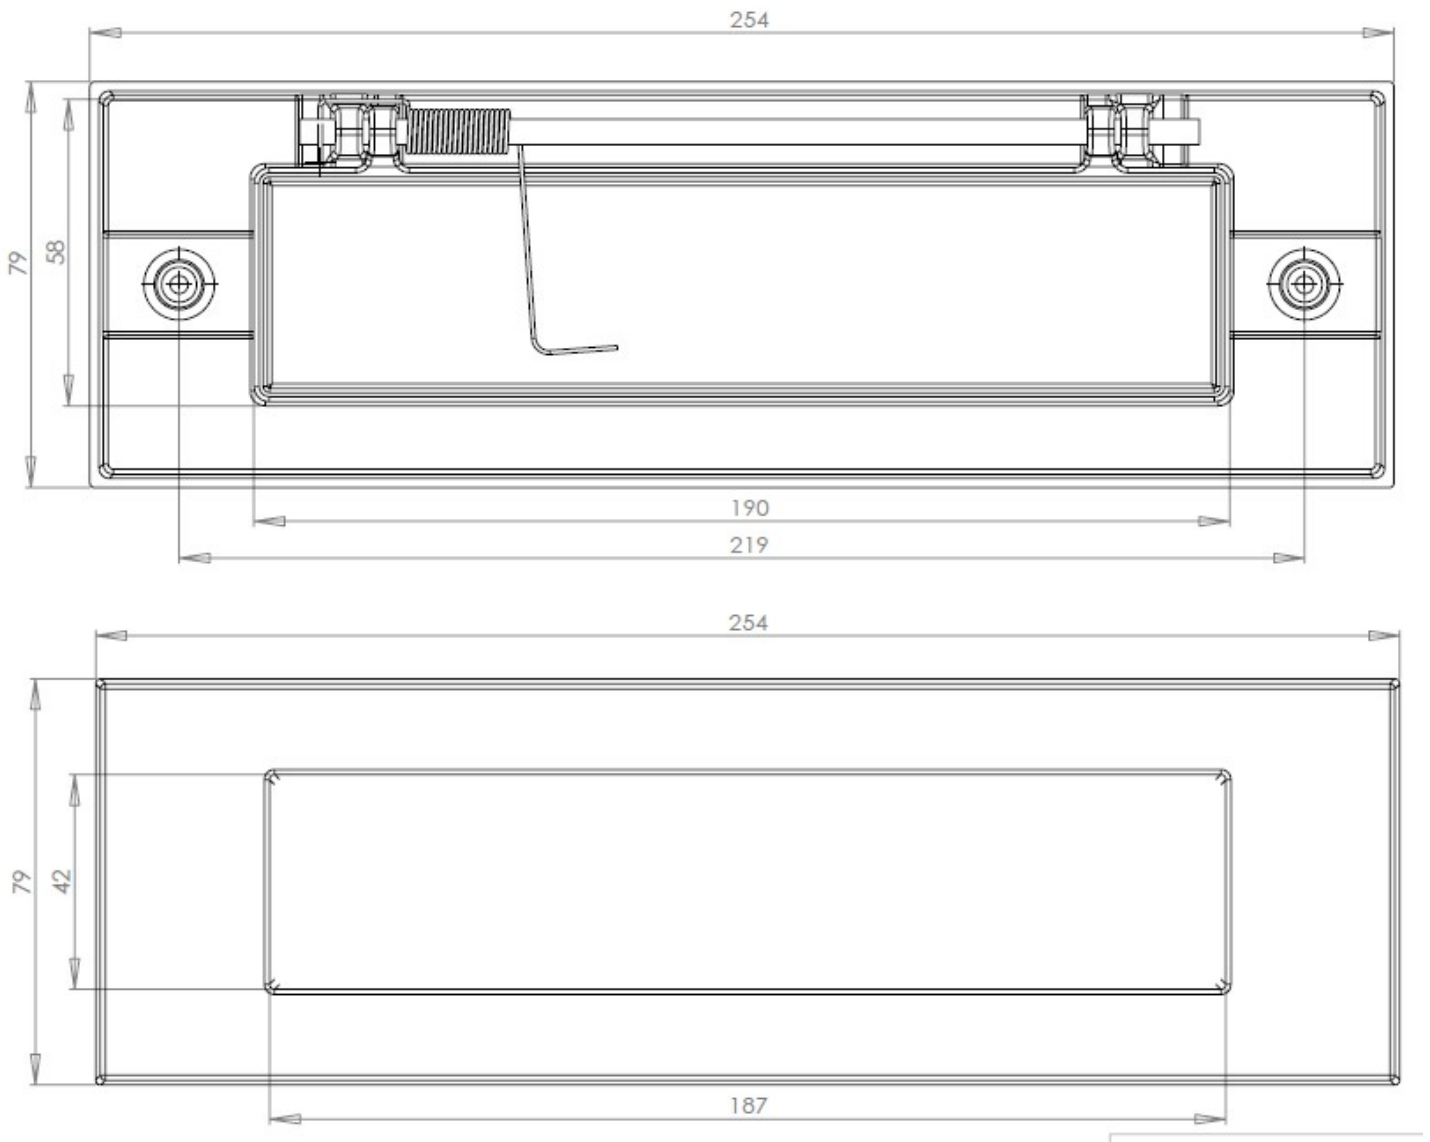


Plain Letter Plate - 254mm x 79mm - Matt Bronze (Lacquered)

Product Images

Description

- Plain letter plate with spring loaded flap.

Finish

- Matt Bronze

Dimensions

Overall Size	254mm x 79mm
Aperture Size	188mm x 42mm
Fixing Centres	219mm

Important Info Before You Buy

- This letter plate is a bolt through fixing and is secured from inside by 2 x domed nuts
- Comes with bolt (to be cut to length) and matching domed nuts
- TIP - remember when cutting length of bolt, to leave room for the nut to be screwed on the end!

Products in this set

42493.1 - Plain Letter Plate - Matt Bronze (Lacquered) - 254mm x 79mm