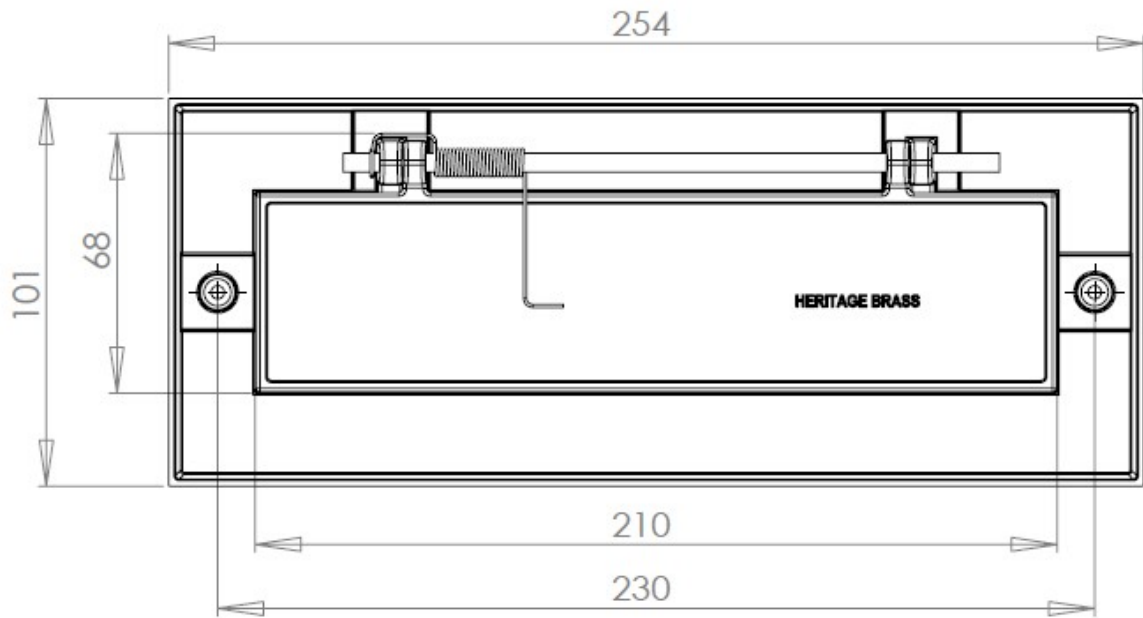


Plain Letter Plate - 254mm x 102mm - Satin Brass (Lacquered)

Product Images

Description

- Plain letter plate with spring loaded flap.

Finish

- Satin Brass

Dimensions

Overall Size	254mm x 102mm
Aperture Size	208mm x 50mm
Fixing Centres	230mm

Important Info Before You Buy

- This letter plate is a bolt through fixing and is secured from inside by 2 x domed nuts
- Comes with bolt (to be cut to length) and matching domed nuts
- TIP - remember when cutting length of bolt, to leave room for the nut to be screwed on the end!

Products in this set

42494.1 - Plain Letter Plate - 254mm x 102mm - Satin Brass (Lacquered)