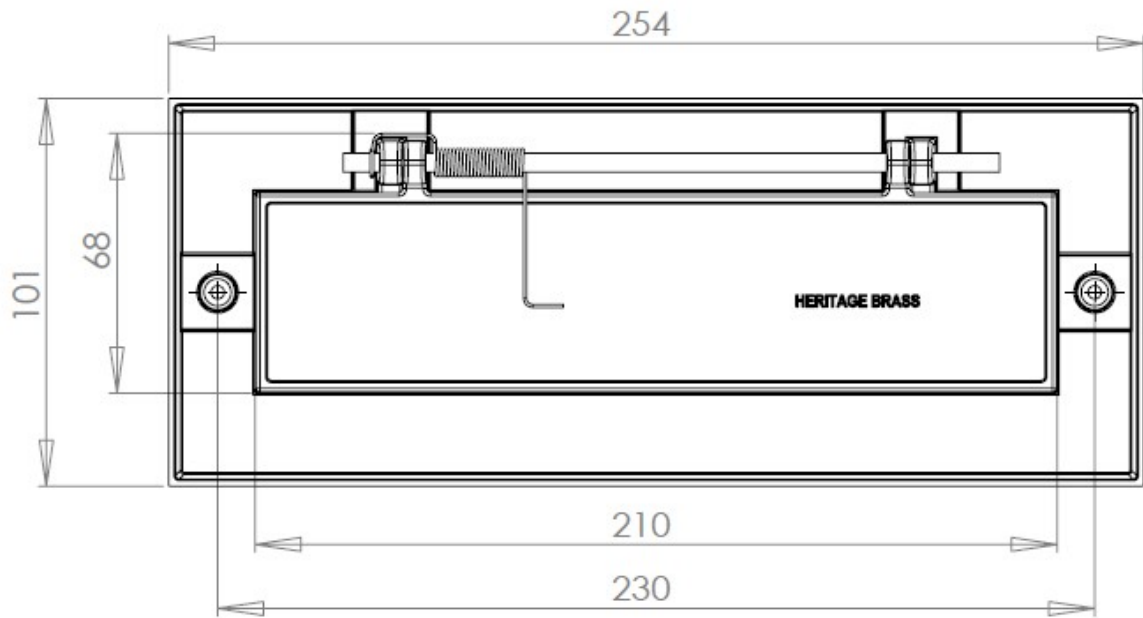


Plain Letter Plate 254mm x 102mm - Polished Nickel

Product Images

Description

- Plain letter plate with spring loaded flap.

Finish

- Polished Nickel

Dimensions

Overall Size	254mm x 102mm
Aperture Size	208mm x 50mm
Fixing Centres	230mm

Important Info Before You Buy

- This letter plate is a bolt through fixing and is secured from inside by 2 x domed nuts
- Comes with bolt (to be cut to length) and matching domed nuts
- TIP - remember when cutting length of bolt, to leave room for the nut to be screwed on the end!

Products in this set

42497.1 - Plain Letter Plate - 254mm x 102mm - Polished Nickel