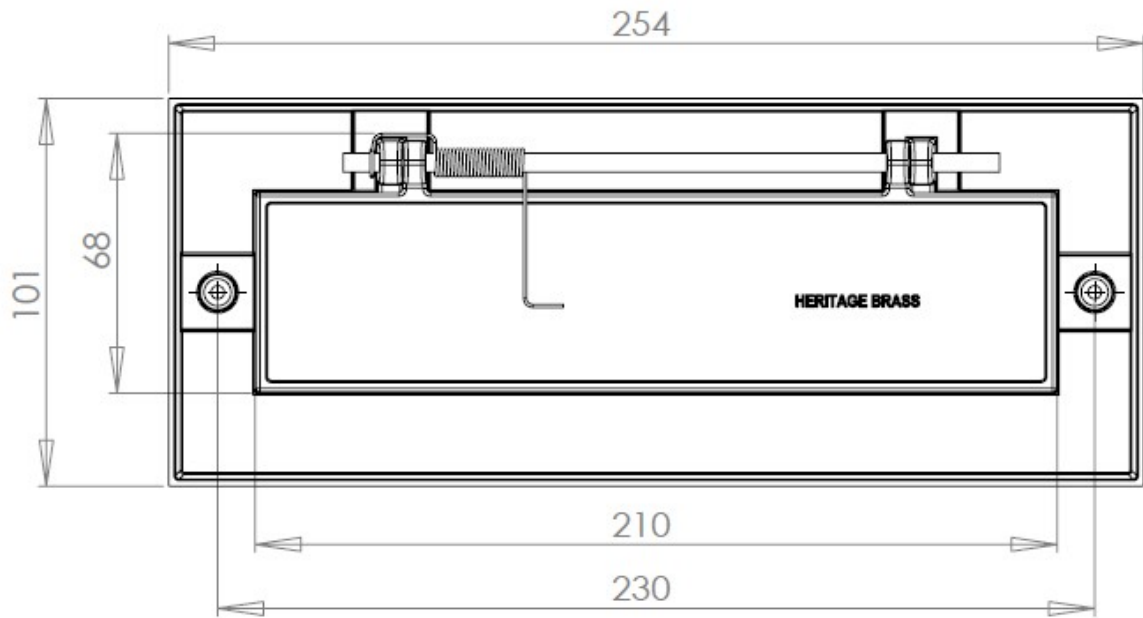

## Plain Letter Plate 254mm x 102mm - Antique Brass (Gloss Lacquered)

### Description

---

- Plain letter plate with spring loaded flap.

### Dimensions

<b>Overall Size</b>	254mm x 102mm
<b>Aperture Size</b>	208mm x 50mm
<b>Fixing Centres</b>	230mm

**Important Info Before You Buy**

- This letter plate is a bolt through fixing and is secured from inside by 2 x domed nuts
- Comes with bolt (to be cut to length) and matching domed nuts
- TIP - remember when cutting length of bolt, to leave room for the nut to be screwed on the end!

## Products in this set

---

42498.1 - Plain Letter Plate - 254mm x 102mm - Antique Brass (Gloss Lacquered)