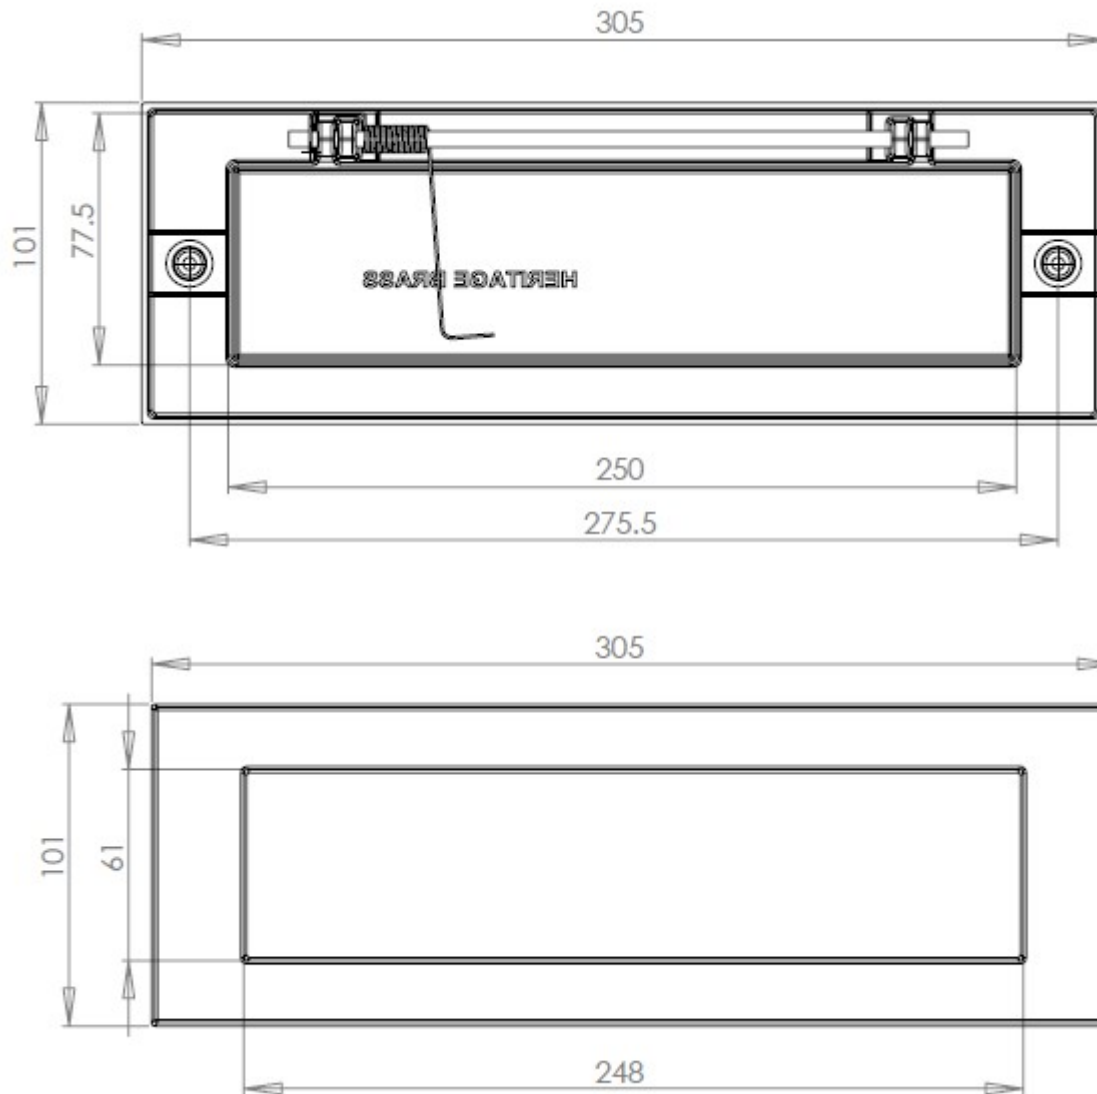


Plain Letter Plate - 305mm x 102mm - Polished Nickel

Product Images

Description

- Plain letter plate with spring loaded flap.

Finish

- Polished Nickel

Dimensions

Overall Size	305mm x 102mm
Aperture Size	248mm x 60mm
Fixing Centres	275mm

Important Info Before You Buy

- This letter plate is a bolt through fixing and is secured from inside by 2 x domed nuts
- Comes with bolt (to be cut to length) and matching domed nuts
- TIP - remember when cutting length of bolt, to leave room for the nut to be screwed on the end!

Products in this set

 42503.1 - Plain Letter Plate - Polished Nickel - 305mm x 102mm