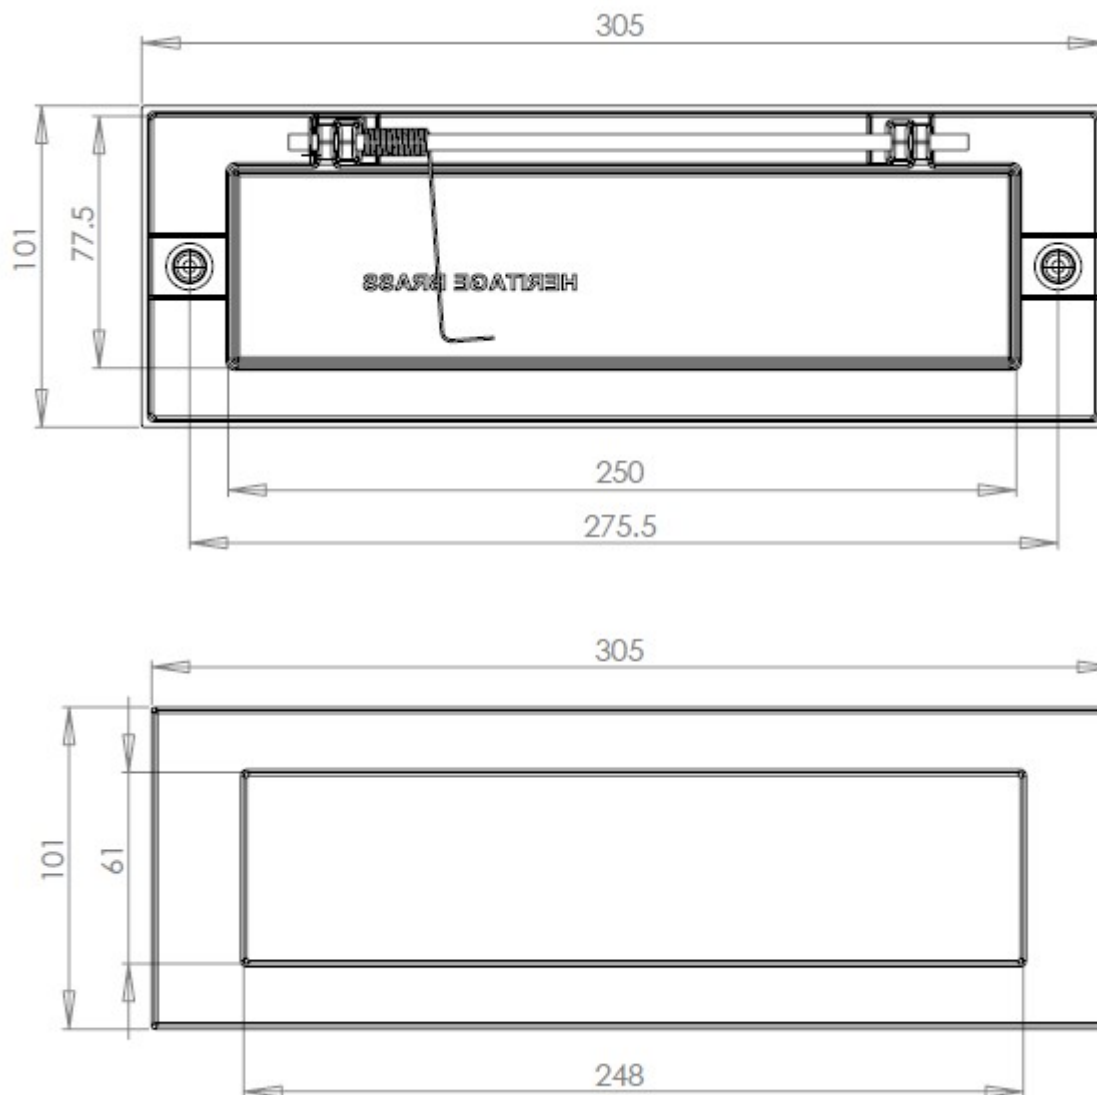


Plain Letter Plate - 305mm x 102mm - Antique Brass (Gloss Lacquered)

Product Images

Description

- Plain letter plate with spring loaded flap.

Finish

- Antique Brass

Dimensions

Overall Size	305mm x 102mm
Aperture Size	248mm x 60mm
Fixing Centres	275mm

Important Info Before You Buy

- This letter plate is a bolt through fixing and is secured from inside by 2 x domed nuts
- Comes with bolt (to be cut to length) and matching domed nuts
- TIP - remember when cutting length of bolt, to leave room for the nut to be screwed on the end!

Products in this set

42504.1 - Plain Letter Plate - 305mm x 102mm - Antique Brass (Gloss Lacquered)