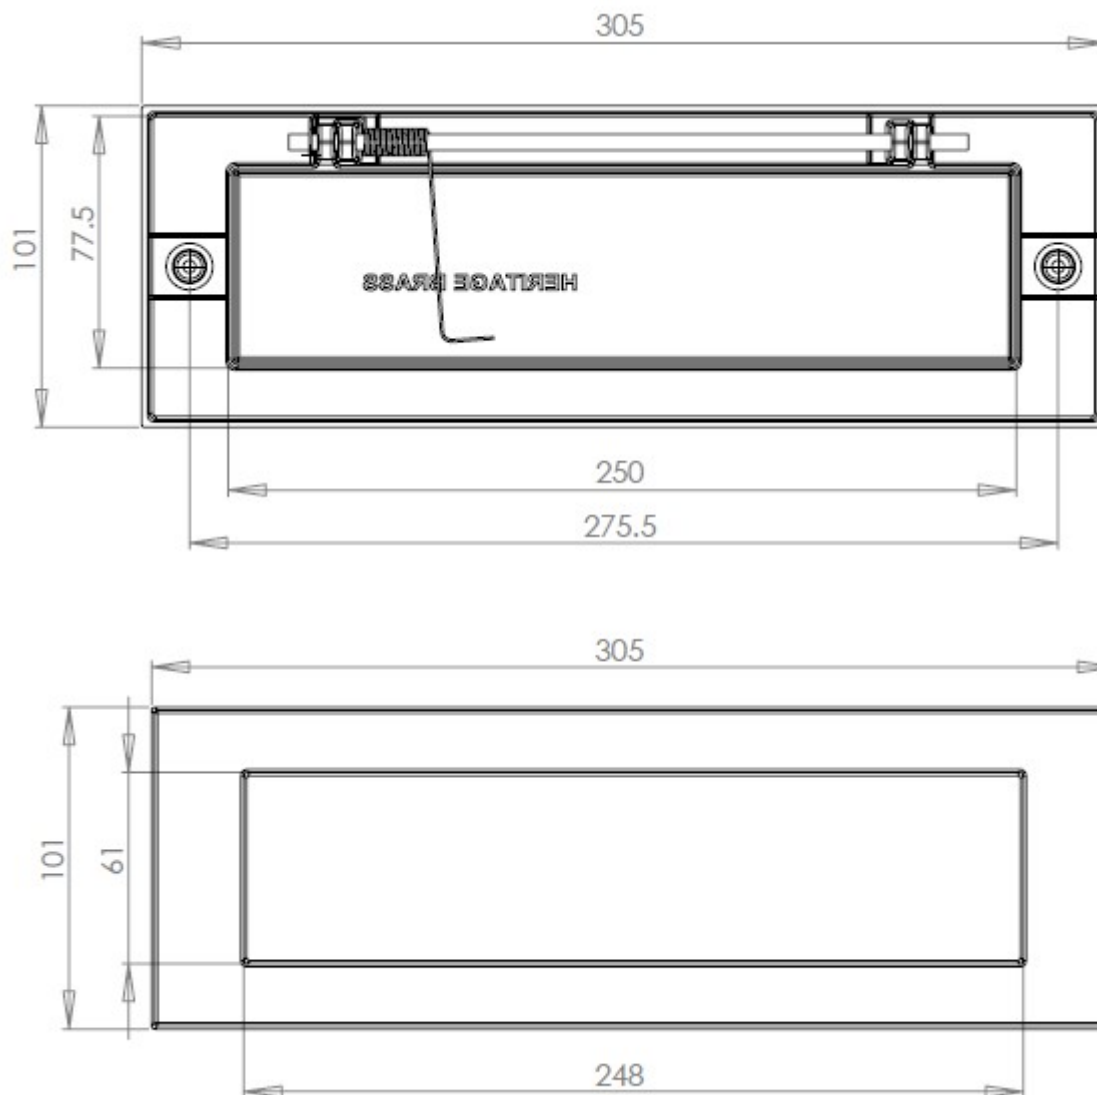


Plain Letter Plate - 305mm x 102mm - Matt Bronze (Lacquered)

Product Images

Description

- Plain letter plate with spring loaded flap.

Finish

- Matt Bronze

Dimensions

Overall Size	305mm x 102mm
Aperture Size	248mm x 60mm
Fixing Centres	275mm

Important Info Before You Buy

- This letter plate is a bolt through fixing and is secured from inside by 2 x domed nuts
- Comes with bolt (to be cut to length) and matching domed nuts
- TIP - remember when cutting length of bolt, to leave room for the nut to be screwed on the end!

Products in this set

 42505.1 - Plain Letter Plate - 305mm x 102mm - Matt Bronze (Lacquered)