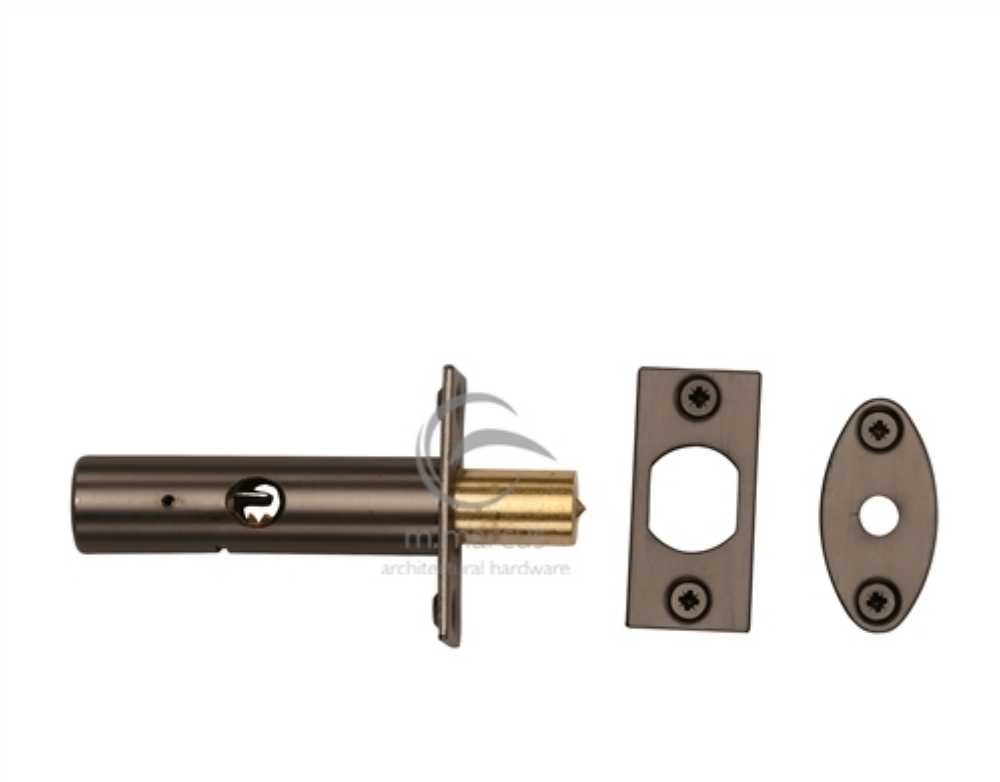

Security Rack Bolt - Matt Bronze (Lacquered)

Product Images

Description

- Security rack bolt for wooden doors
- Key lockable via star shape spline key - SOLD SEPARATELY
- Designed for use on French windows (patio doors), front doors, back doors and cupboards

Finish

- Matt Bronze

Dimensions

- Backset - 33mm
- Overall Length - 60mm

Important Info Before You Buy

- This rack bolt can be used in conjunction with an Oval shape thumb turn instead of a star key
- The security rack bolt must be morticed into door
- Designed to be lockable / un-lockable from the inside (secure side) of a door
- Supplied with an oval shape key hole escutcheon and receiver plate
- KEY SOLD SEPARATELY

Products in this set

42563.1 - Security Rack Bolt - Matt Bronze (Lacquered)