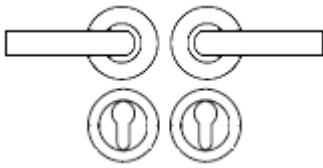

How To Order Lever Handles With A Rose

- **For Non-Locking Doors** - 1 x (Pair) Lever Handles Only

- **For Locking Doors** - 1 x (Pair) Lever Handles Only + 2 x (Each) Standard Escutcheons

- **For Euro Cylinder Locking Doors** - 1 x (Pair) Lever Handles Only + 2 x (Each) Euro Escutcheons

- **For Locking Bathroom Doors** - 1 x Pair Lever Handles Only + 1 x (Set) Turn & Emergency Release

Matching Accessories

- **Standard escutcheon** - (key hole cover to suit regular "chubb style locks")
- **Euro profile escutcheon** - (key hole cover to suit euro profile cylinders)
- **Turn & emergency release** - (a thumbturn used to lock bathroom doors, WC's and toilet doors)

Operation

- Both levers are sprung to ensure the lever always returns to its starting position

Size Information

- Rose Diameter - 52mm
- Rose Thickness - 10mm
- Lever Length - 131mm
- See technical information tab for diagram.

Spindle Size

- 8mm x 8mm square - UK Standard.

Fixings

- Comes supplied with male and female bolt through fixings and 8mm spindle.
- Grub screw fixing to spindle for extra strength once fitted to the door.
- Lever is fitted to the door using the patented 3 piece rose system.