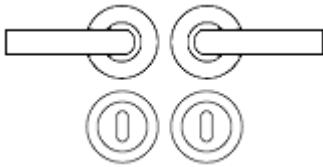

Rhodos Lever Handles - Satin Stainless Steel

Product Images

Description

- The Rhodos lever from the door handle collection is a contemporary design, straight round bar lever handle set in a satin stainless steel finish.
- High architectural quality, ideal for projects where top end design and functionality are paramount.
- Made from grade 304 stainless steel - Satin finish.
- Uses the patented 3 piece rose fitting system to make these handles very strong once fitted to the door. Ideal for residential or commercial use.

How To Order Lever Handles With A Rose

- **For Non-Locking Doors** - 1 x (Pair) Lever Handles Only

- **For Locking Doors** - 1 x (Pair) Lever Handles Only + 2 x (Each) Standard Escutcheons

- **For Euro Cylinder Locking Doors** - 1 x (Pair) Lever Handles Only + 2 x (Each) Euro Escutcheons

Operation

- Both levers are sprung to ensure the lever always returns to its starting position

Size Information

- Rose Diameter - 52mm
- Rose Thickness - 10mm
- Lever Length - 131mm
- See technical information tab for diagram.

Spindle Size

- 8mm x 8mm square - UK Standard.

Fixings

- Comes supplied with male and female bolt through fixings and 8mm spindle.
- Grub screw fixing to spindle for extra strength once fitted to the door.
- Lever is fitted to the door using the patented 3 piece rose system.