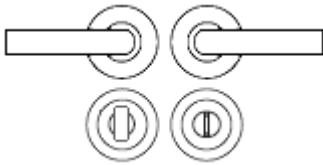

How To Order Lever Handles With A Rose

- **For Non-Locking Doors** - 1 x (Pair) Lever Handles Only

- **For Locking Doors** - 1 x (Pair) Lever Handles Only + 2 x (Each) Standard Escutcheons

- **For Euro Cylinder Locking Doors** - 1 x (Pair) Lever Handles Only + 2 x (Each) Euro Escutcheons

- **For Locking Bathroom Doors** - 1 x Pair Lever Handles Only + 1 x (Set) Turn & Emergency Release

Matching Accessories

- **Standard escutcheon** - (key hole cover to suit regular "chubb style locks")
- **Euro profile escutcheon** - (key hole cover to suit euro profile cylinders)
- **Turn & emergency release** - (a thumbturn used to lock bathroom doors, WC's and toilet doors)

Operation

- Both levers are sprung to ensure the lever always returns to its starting position

Size Information

- Rose Diameter - 52mm
- Rose Thickness - 10mm
- Lever Length - 131mm
- See technical information tab for diagram.

Spindle Size

- 8mm x 8mm square - UK Standard.

Fixings

- Comes supplied with male and female bolt through fixings and 8mm spindle.
- Grub screw fixing to spindle for extra strength once fitted to the door.
- Lever is fitted to the door using the patented 3 piece rose system.