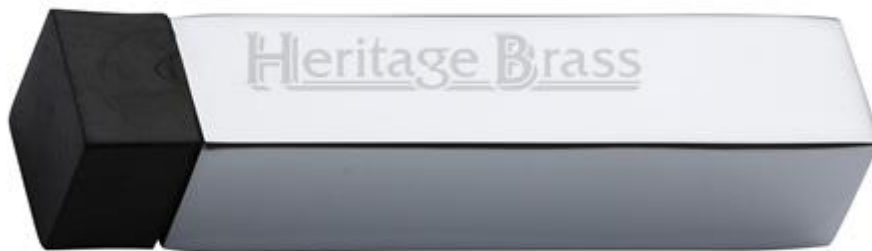

Square Wall Mounted Door Stop - Polished Chrome

Product Images

Description

- Wall mounted door stop and black rubber bumper
- Concealed fixing
- Designed to stop doors from hitting a wall when opened too far

Finish Details

- Polished Chrome

Size Information

- Overall size - 16mm x 16mm
- 76mm Projection (Including buffer)

Fixings

- Concealed fixing with a wood fixing screws

Usage

- Suitable for residential use
- Suitable for internal use

Unit Of Sale

- Sold individually (each)

Products in this set

42638.1 - Square Wall Mounted Door Stop - Polished Chrome - 65mm