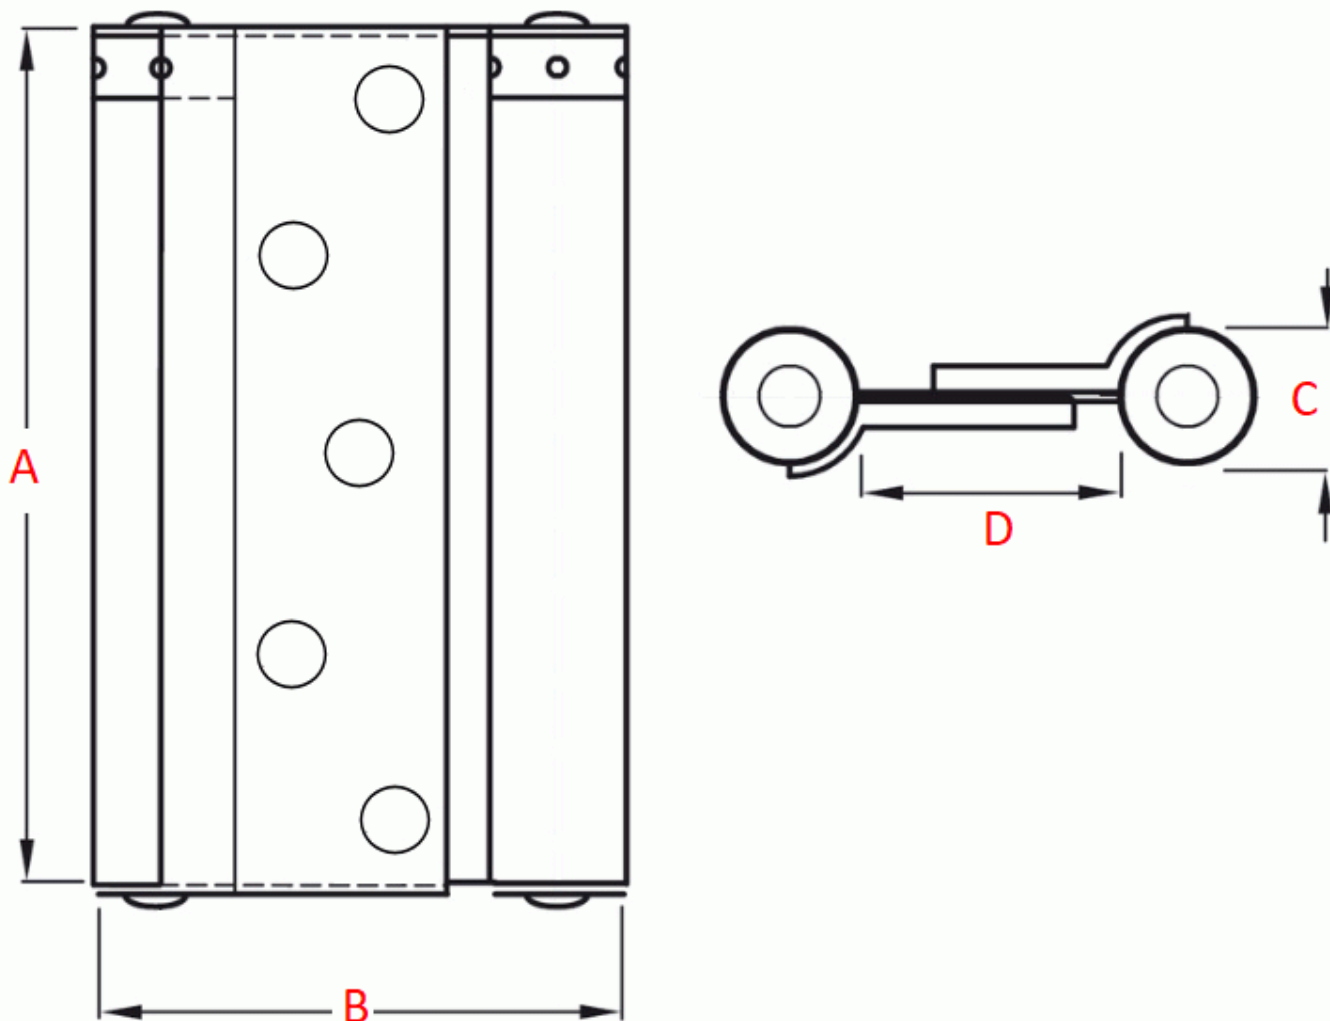

Double Action Spring Hinges - For Double Swing Doors - Silver

Product Images

Description

- Double action "Bomber style" spring hinges.
- Designed for use on doors that need to swing in two directions (through 180 degrees).
- Please note these hinges are **not** fire rated.
- Spring loaded knuckles with adjustable spring strength.
- Made from steel, with a silver powdercoated finish.

Dimensions:

Item Code	Height (A)	Width (B)	Knuckle Diameter (C)	To Suit Door Thickness (D)	Max Door Weight
15153.1	76mm	66mm	19mm	18mm - 25mm	15kg
15153.2	102mm	75mm	21mm	25mm - 30mm	22kg
15153.3	125mm	85mm	23mm	30mm - 35mm	27kg
15153.4	152mm	95mm	25mm	35mm - 40mm	40kg
15153.5	175mm	107mm	29mm	40mm - 45mm	55kg

Products in this set

15153.1 - Double Action Spring Hinges - For Double Swing Doors - 76mm x 66mm (To Suit Door Thicknesses 18mm - 25mm) - Silver Grey - Pair

15153.2 - Double Action Spring Hinges - For Double Swing Doors - 102mm x 75mm (To Suit Door Thicknesses 25mm - 30mm) - Silver Grey - Pair

15153.3 - Double Action Spring Hinges - For Double Swing Doors - 125mm x 85mm (To Suit Door Thicknesses 30mm - 35mm) - Silver Grey - Pair

15153.4 - Double Action Spring Hinges - For Double Swing Doors - 152mm x 95mm (To Suit Door Thicknesses 35mm - 40mm) - Silver Grey - Pair