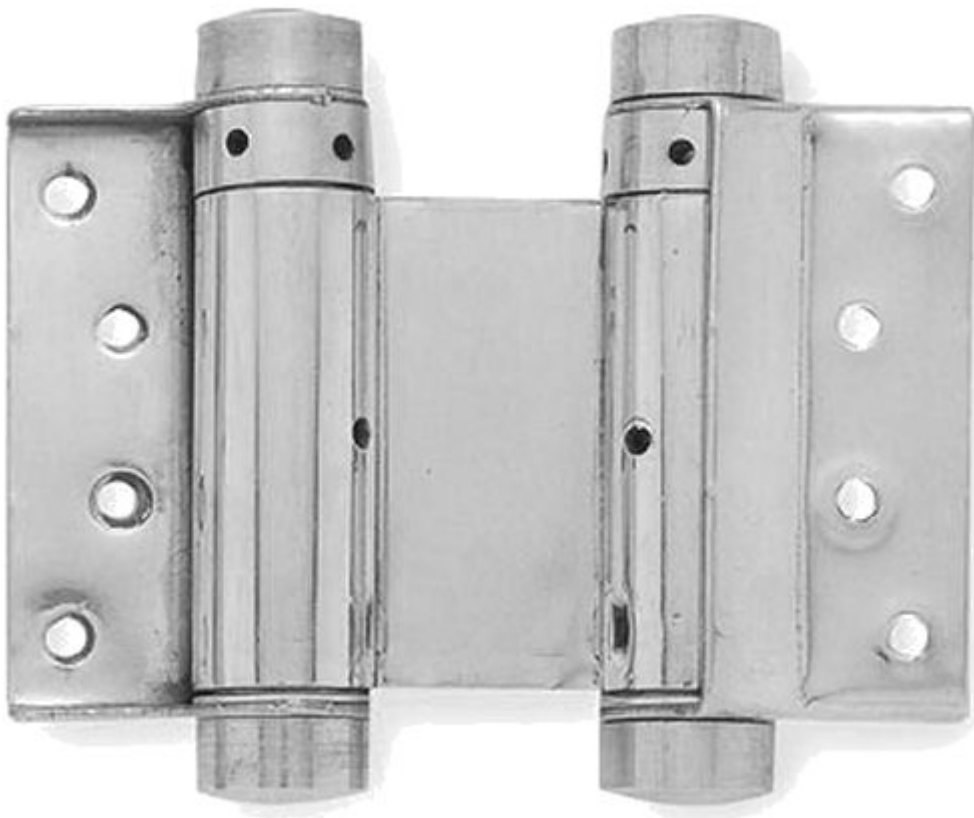

Double Action Spring Hinges - For Double Swing Doors - Silver

Product Images

Description

- Double action "Bomber style" spring hinges.
- Designed for use on doors that need to swing in two directions (through 180 degrees).
- Please note these hinges are **not** fire rated.
- Spring loaded knuckles with adjustable spring strength.
- Made from steel, with a silver powdercoated finish.

Dimensions:

Item Code	Height (A)	Width (B)	Knuckle Diameter (C)	To Suit Door Thickness (D)	Max Door Weight
15153.1	76mm	66mm	19mm	18mm - 25mm	15kg
15153.2	102mm	75mm	21mm	25mm - 30mm	22kg
15153.3	125mm	85mm	23mm	30mm - 35mm	27kg
15153.4	152mm	95mm	25mm	35mm - 40mm	40kg
15153.5	175mm	107mm	29mm	40mm - 45mm	55kg

Products in this set

15153.1 - Double Action Spring Hinges - For Double Swing Doors - 76mm x 66mm (To Suit Door Thicknesses 18mm - 25mm) - Silver Grey - Pair

15153.2 - Double Action Spring Hinges - For Double Swing Doors - 102mm x 75mm (To Suit Door Thicknesses 25mm - 30mm) - Silver Grey - Pair

15153.3 - Double Action Spring Hinges - For Double Swing Doors - 125mm x 85mm (To Suit Door Thicknesses 30mm - 35mm) - Silver Grey - Pair

15153.4 - Double Action Spring Hinges - For Double Swing Doors - 152mm x 95mm (To Suit Door Thicknesses 35mm - 40mm) - Silver Grey - Pair