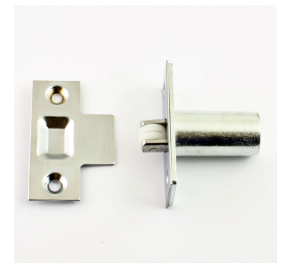

Adjustable Roller Ball Catch - Chrome Plated With Nylon Wheel

Product Images

Description

- Adjustable roller catch
- Chrome plated finish with white nylon wheel
- Suitable for use cupboard doors and standard internal door (minimum thickness door 30mm).
- Ideal for doors that do not need to be "latched closed" the roller catch allows the door to be opened by simply pulling of pushing the door.
- Face Plate 59mm x 24mm
- Body 39mm x 18mm

Products in this set

15174.1 - Adjustable Roller Catch - Chrome Plated With Nylon Roller