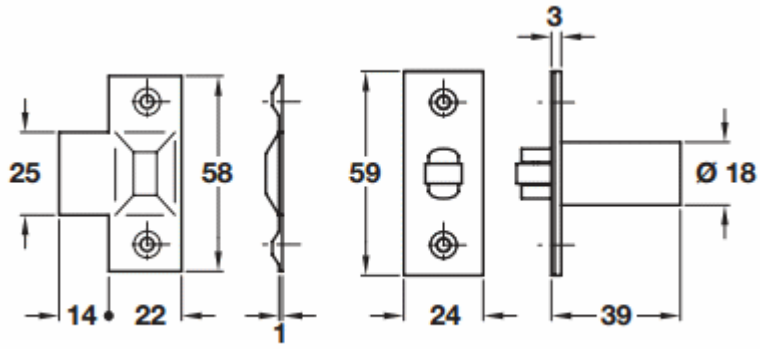

Adjustable Roller Ball Catch - Chrome Plated With Nylon Wheel

Product Images

Description

- Adjustable roller catch
- Chrome plated finish with white nylon wheel
- Suitable for use cupboard doors and standard internal door (minimum thickness door 30mm).
- Ideal for doors that do not need to be "latched closed" the roller catch allows the door to be opened by simply pulling of pushing the door.
- Face Plate 59mm x 24mm
- Body 39mm x 18mm

Products in this set

15174.1 - Adjustable Roller Catch - Chrome Plated With Nylon Roller