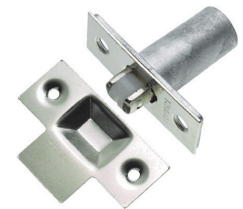

Adjustable Roller Ball Catch - Chrome Plated With Nylon Wheel

Product Images

Description

- Adjustable roller catch
- Chrome plated finish with white nylon wheel
- Suitable for use cupboard doors and standard internal door (minimum thickness door 30mm).
- Ideal for doors that do not need to be "latched closed" the roller catch allows the door to be opened by simply pulling of pushing the door.
- Face Plate 59mm x 24mm
- Body 39mm x 18mm

Products in this set

15174.1 - Adjustable Roller Catch - Chrome Plated With Nylon Roller