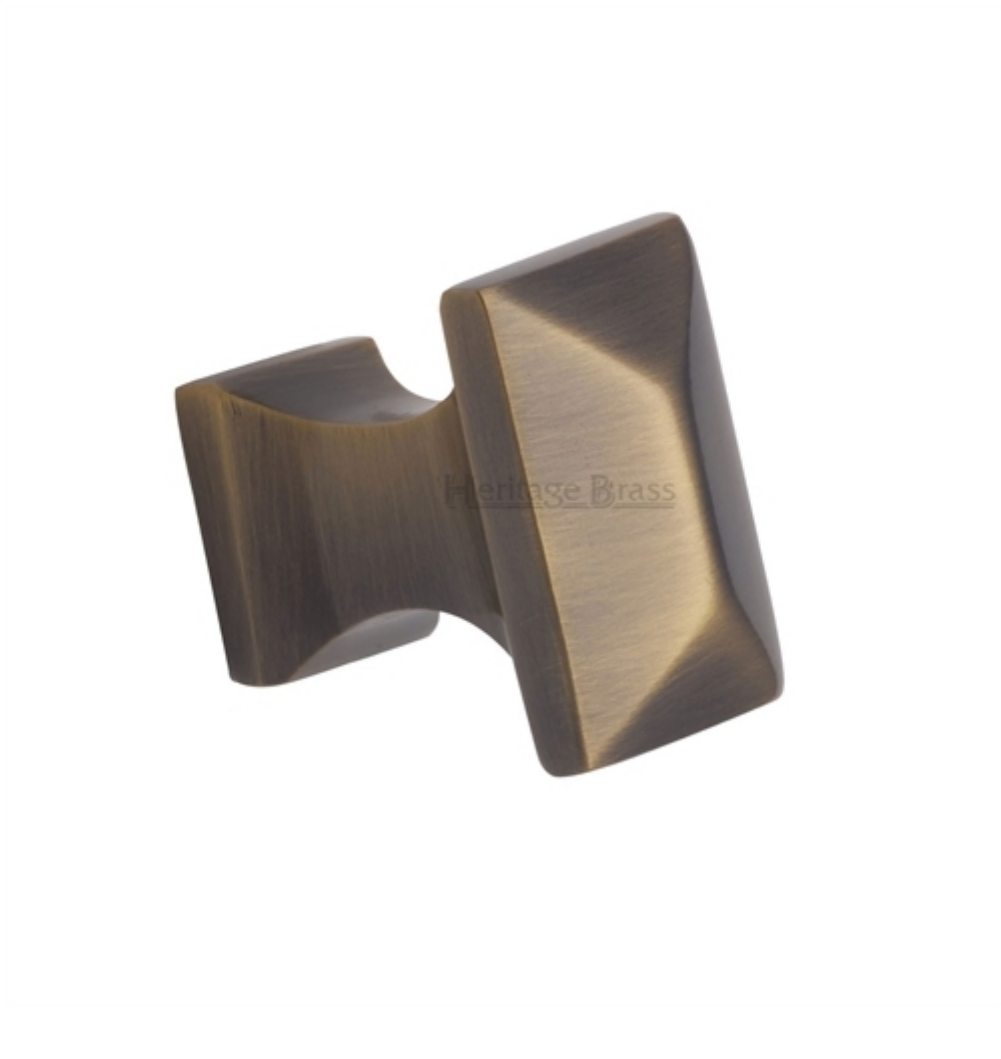

Pyramid Cupboard Knob - 35mm - Antique Brass (Gloss Lacquered)

Product Images

Description

- Cupboard door knobs made from solid brass.
- High architectural quality range, each knob is made from solid brass giving the item a heavy luxurious feel.
- This popular design is ideal for use on classic or traditional units including, kitchen cabinet doors, wardrobes, cupboard doors and drawers.

Size Details

Knob Diameter	Backplate (Rose) Diameter	Projection From Door
35mm x 22mm	22mm x 17mm	38mm

Base Material

- Made from solid brass.

Finish Details

- Light Antique Brass

Fixings

- This cupboard knob is fitted via a M4 bolt from the rear of the door / drawer - see below diagram.

- Bolt through fixings provide a superior strong fixing allowing this knob to be fitted to tall or heavy doors.
- Comes supplied with a 25mm long bolt - suitable for use on 18mm thick doors.
- For doors thicker than 18mm, longer M4 fixing bolts are available to buy separately. (See related products below.)

42901.1 - Pyramid Cupboard Knob - 35mm - Antique Brass (Gloss Lacquered)