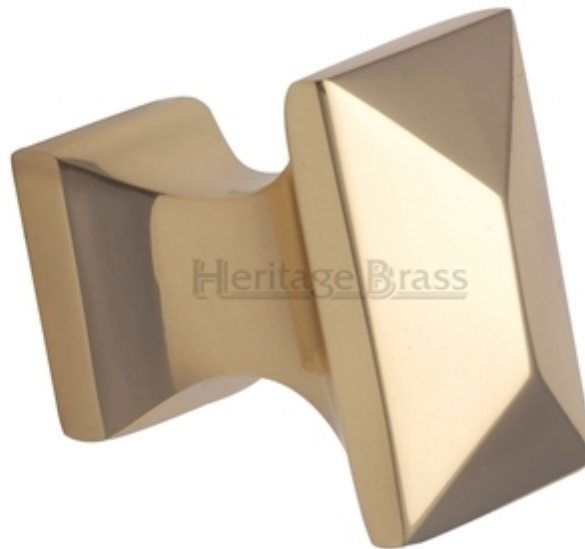

## Pyramid Cupboard Knob - 35mm - Polished Brass (Lacquered)

### Description

---

- Cupboard door knobs made from solid brass.
- High architectural quality range, each knob is made from solid brass giving the item a heavy luxurious feel.
- This popular design is ideal for use on classic or traditional units including, kitchen cabinet doors, wardrobes, cupboard doors and drawers.

## Size Details

| Knob Diameter | Backplate (Rose) Diameter | Projection From Door |
|---------------|---------------------------|----------------------|
| 35mm x 22mm   | 22mm x 17mm               | 38mm                 |