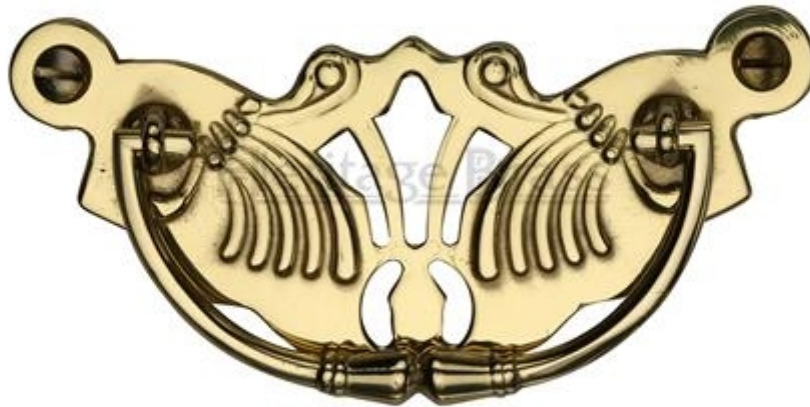

Decorative Cabinet Pull - Polished Brass (Lacquered)

Product Images

Description

- Cupboard door knobs made from solid brass.
- High architectural quality range, each knob is made from solid brass giving the item a heavy luxurious feel.
- This popular design is ideal for use on classic or traditional units including, kitchen cabinet doors, wardrobes, cupboard doors and drawers.

Size Details

Height	Width
40mm	90mm

Base Material

- Made from solid brass.

Finish Details

- Polished Brass

Usage

- Suitable for internal use.
- For doors thicker than 18mm please purchase longer M4 fixing bolts. (See related products below.)

Unit Of Sale

- These cupboard knobs are sold individually - (Each.)

Products in this set

42995.1 - Decorative Cabinet Pull - 40mm - Polished Brass (Lacquered)