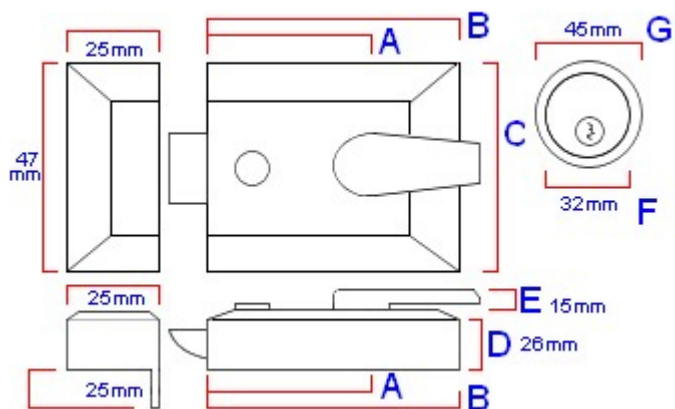


Double Locking Surface Mounted Night Latch - Satin Chrome

Product Images

Description

TO SUIT MAXIMUM DOOR THICKNESS OF 54MM

- Double locking night latch

Finish

- Satin chrome

Dimensions

Available in two sizes - Backset size (Distance from edge of door to centre of the cylinder)

15201.1 - 40mm

15201.2 - 60mm

	15201.1	15201.2	Dimension On Diagram
Backset	40mm	60mm	A
Case Width	60mm	92mm	B
Case Height	63mm	63mm	C
Case Depth	26mm	26mm	D
Lever Projection From Case	15mm	15mm	E
Cylinder Diameter	32mm	32mm	F
Cylinder Ring Outside Diameter	45mm	45mm	G

Important Info Before You Buy

- Suitable for inward opening doors only
- Night latch can be dead-locked (double locked) from the outside by a full turn of the key
- Latch bolt is withdrawn by handle from inside and by turn of key from outside.
- Bolt can be deadlocked or held back by sliding the thumb button on lock case
- Suitable for doors up to 54mm thickness
- For doors with narrow stiles use the 40mm backset
- Comes with cylinder, cylinder ring and two keys

Products in this set

15201.1 - Double Locking Surface Mounted Night Latch - 60mm Case Depth (40mm Backset) - Satin Chrome - Each

15201.2 - Double Locking Surface Mounted Night Latch - 92mm Case Depth (60mm Backset) - Satin Chrome - Each