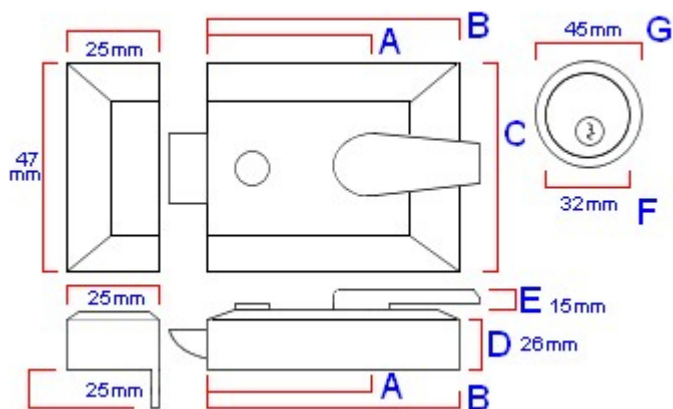


Double Locking Surface Mounted Night Latch - Satin Chrome

Product Images

Description

TO SUIT MAXIMUM DOOR THICKNESS OF 54MM

- Double locking night latch

Finish

- Satin chrome

Dimensions

Available in two sizes - Backset size (Distance from edge of door to centre of the cylinder)

15201.1 - 40mm

15201.2 - 60mm

	15201.1	15201.2	Dimension On Diagram
Backset	40mm	60mm	A
Case Width	60mm	92mm	B
Case Height	63mm	63mm	C
Case Depth	26mm	26mm	D
Lever Projection From Case	15mm	15mm	E
Cylinder Diameter	32mm	32mm	F
Cylinder Ring Outside Diameter	45mm	45mm	G

Important Info Before You Buy

- Suitable for inward opening doors only
- Night latch can be dead-locked (double locked) from the outside by a full turn of the key
- Latch bolt is withdrawn by handle from inside and by turn of key from outside.
- Bolt can be deadlocked or held back by sliding the thumb button on lock case
- Suitable for doors up to 54mm thickness
- For doors with narrow stiles use the 40mm backset
- Comes with cylinder, cylinder ring and two keys

Products in this set

15201.1 - Double Locking Surface Mounted Night Latch - 60mm Case Depth (40mm Backset) - Satin Chrome - Each

15201.2 - Double Locking Surface Mounted Night Latch - 92mm Case Depth (60mm Backset) - Satin Chrome - Each