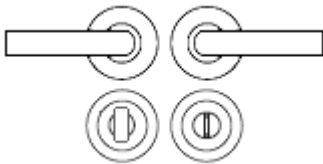

Matching Accessories

- **Standard escutcheon** - (key hole cover to suit regular "chubb style locks")
- **Euro profile escutcheon** - (key hole cover to suit euro profile cylinders)
- **Turn & emergency release** - (a thumbturn used to lock bathroom doors, WC's and toilet doors)

Base Material

- Made from solid brass.

Finish Details

- Matt bronze
- This item has been lacquered to help protect and maintain the antique finish.

Operation

- Both levers are sprung to ensure the lever always returns to its starting position.

Size Information

- Rose Diameter - 53mm
- Rose Thickness - 11mm

Spindle Size

- 8mm x 8mm square - UK Standard.

Fixings

- Concealed bolt together fixings via male and female bolts.