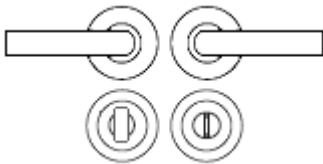


Centaur Round Rose Lever Handles - Satin Brass (Lacquered)

Product Images

Description

- Centaur round rose lever handles.
- Satin Brass finish.
- Suitable for residential use or light commercial.
- Concealed bolt through fixings via push on rose.
- Matching accessories available including Standard escutcheons (keyhole covers), Euro profile escutcheons and a bathroom turn & release set.

How To Order Lever Handles With A Rose

- **For Non-Locking Doors** - 1 x (Pair) Lever Handles Only

- **For Locking Doors** - 1 x (Pair) Lever Handles Only + 2 x (Each) Standard Escutcheons

- **For Euro Cylinder Locking Doors** - 1 x (Pair) Lever Handles Only + 2 x (Each) Euro Escutcheons

- **For Locking Bathroom Doors** - 1 x Pair Lever Handles Only + 1 x (Set) Turn & Emergency Release

Matching Accessories

- **Standard escutcheon** - (key hole cover to suit regular "chubb style locks")
- **Euro profile escutcheon** - (key hole cover to suit euro profile cylinders)
- **Turn & emergency release** - (a thumbturn used to lock bathroom doors, WC's and toilet doors)

Size Information

- Rose Diameter - 53mm
- Rose Thickness - 11mm

Spindle Size

- 8mm x 8mm square - UK Standard.

Fixings

- Concealed bolt together fixings via male and female bolts.

- Grub screw fixing to spindle for extra strength once fitted to the door.
- Comes supplied with male and female bolt through fixings and 8mm spindle.