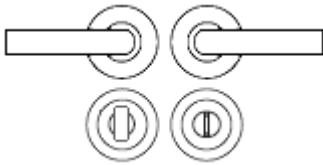


Pyramid Round Rose Lever Handles - Satin Chrome

Product Images

Description

- Pyramid round rose lever handles.
- Satin chrome finish.
- Suitable for residential use or light commercial.
- Concealed bolt through fixings via push on rose.
- Matching accessories available including Standard escutcheons (keyhole covers), Euro profile escutcheons and a bathroom turn & release set.

How To Order Lever Handles With A Rose

- **For Non-Locking Doors** - 1 x (Pair) Lever Handles Only

- **For Locking Doors** - 1 x (Pair) Lever Handles Only + 2 x (Each) Standard Escutcheons

- **For Euro Cylinder Locking Doors** - 1 x (Pair) Lever Handles Only + 2 x (Each) Euro Escutcheons

- **For Locking Bathroom Doors** - 1 x Pair Lever Handles Only + 1 x (Set) Turn & Emergency Release

Matching Accessories

- **Standard escutcheon** - (key hole cover to suit regular "chubb style locks")
- **Euro profile escutcheon** - (key hole cover to suit euro profile cylinders)
- **Turn & emergency release** - (a thumbturn used to lock bathroom doors, WC's and toilet doors)

Size Information

- Rose Diameter - 53mm
- Rose Thickness - 11mm

Spindle Size

- 8mm x 8mm square - UK Standard.

Fixings

- Concealed bolt together fixings via male and female bolts.
- Grub screw fixing to spindle for extra strength once fitted to the door.
- Comes supplied with male and female bolt through fixings and 8mm spindle.