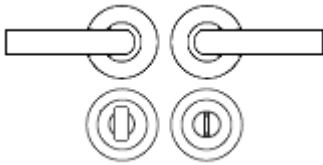


Harmony Safety Lever On Round Rose Lever Handles - Matt Bronze (Lacquered)

Product Images

Description

- Harmony round rose safety lever handles.
- Matt bronze finish.
- Suitable for residential use or light commercial.
- Concealed bolt through fixings via push on rose.
- Matching accessories available including Standard escutcheons (keyhole covers), Euro profile escutcheons and a bathroom turn & release set.

How To Order Lever Handles With A Rose

- **For Non-Locking Doors** - 1 x (Pair) Lever Handles Only

- **For Locking Doors** - 1 x (Pair) Lever Handles Only + 2 x (Each) Standard Escutcheons

- **For Euro Cylinder Locking Doors** - 1 x (Pair) Lever Handles Only + 2 x (Each) Euro Escutcheons

- **For Locking Bathroom Doors** - 1 x Pair Lever Handles Only + 1 x (Set) Turn & Emergency Release

Matching Accessories

- **Standard escutcheon** - (key hole cover to suit regular "chubb style locks")
- **Euro profile escutcheon** - (key hole cover to suit euro profile cylinders)
- **Turn & emergency release** - (an indicator thumbturn used to lock bathroom doors, WC's and toilet doors)

Size Information

- Rose Diameter - 53mm
- Rose Thickness - 11mm

Spindle Size

- 8mm x 8mm square - UK Standard.

Fixings

- Concealed bolt together fixings via male and female bolts.
- Grub screw fixing to spindle for extra strength once fitted to the door.
- Comes supplied with male and female bolt through fixings and 8mm spindle.