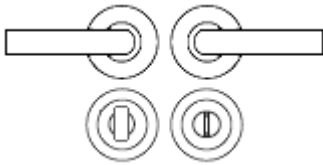


Harmony Safety Lever On Round Rose Lever Handles - Satin Brass (Lacquered)

Product Images

Description

- Harmony round rose safety lever handles.
- Satin brass finish.
- Suitable for residential use or light commercial.
- Concealed bolt through fixings via push on rose.
- Matching accessories available including Standard escutcheons (keyhole covers), Euro profile escutcheons and a bathroom turn & release set.

How To Order Lever Handles With A Rose

- **For Non-Locking Doors** - 1 x (Pair) Lever Handles Only

- **For Locking Doors** - 1 x (Pair) Lever Handles Only + 2 x (Each) Standard Escutcheons

- **For Euro Cylinder Locking Doors** - 1 x (Pair) Lever Handles Only + 2 x (Each) Euro Escutcheons

- **For Locking Bathroom Doors** - 1 x Pair Lever Handles Only + 1 x (Set) Turn & Emergency Release

Matching Accessories

- **Standard escutcheon** - (key hole cover to suit regular "chubb style locks")
- **Euro profile escutcheon** - (key hole cover to suit euro profile cylinders)
- **Turn & emergency release** - (an indicator thumbturn used to lock bathroom doors, WC's and toilet doors)

Size Information

- Rose Diameter - 53mm
- Rose Thickness - 11mm

Spindle Size

- 8mm x 8mm square - UK Standard.

Fixings

- Concealed bolt together fixings via male and female bolts.
- Grub screw fixing to spindle for extra strength once fitted to the door.
- Comes supplied with male and female bolt through fixings and 8mm spindle.