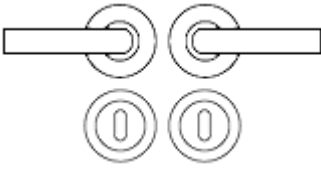


Gio Lever On Round Rose Lever Handles - Satin Brass (Lacquered)

Product Images

Description

- Gio round rose lever handles.
- Satin brass finish.
- Suitable for residential use or light commercial.
- Concealed bolt through fixings via push on rose.
- Matching accessories available including Standard escutcheons (keyhole covers), Euro profile escutcheons and a bathroom turn & release set.

How To Order Lever Handles With A Rose

- **For Non-Locking Doors** - 1 x (Pair) Lever Handles Only

- **For Locking Doors** - 1 x (Pair) Lever Handles Only + 2 x (Each) Standard Escutcheons

- **For Euro Cylinder Locking Doors** - 1 x (Pair) Lever Handles Only + 2 x (Each) Euro Escutcheons

Size Information

- Rose Diameter - 53mm
- Rose Thickness - 11mm

Spindle Size

- 8mm x 8mm square - UK Standard.

Fixings

- Concealed bolt together fixings via male and female bolts.
- Grub screw fixing to spindle for extra strength once fitted to the door.
- Comes supplied with male and female bolt through fixings and 8mm spindle.