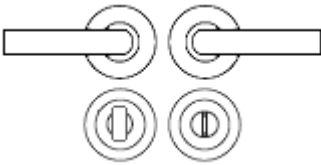


Gio Lever On Round Rose Lever Handles - Satin Brass (Lacquered)

Product Images

Description

- Gio round rose lever handles.
- Satin brass finish.
- Suitable for residential use or light commercial.
- Concealed bolt through fixings via push on rose.
- Matching accessories available including Standard escutcheons (keyhole covers), Euro profile escutcheons and a bathroom turn & release set.

How To Order Lever Handles With A Rose

- **For Non-Locking Doors** - 1 x (Pair) Lever Handles Only

- **For Locking Doors** - 1 x (Pair) Lever Handles Only + 2 x (Each) Standard Escutcheons

- **For Euro Cylinder Locking Doors** - 1 x (Pair) Lever Handles Only + 2 x (Each) Euro Escutcheons

- **For Locking Bathroom Doors** - 1 x Pair Lever Handles Only + 1 x (Set) Turn & Emergency Release

Matching Accessories

- **Standard escutcheon** - (key hole cover to suit regular "chubb style locks")
- **Euro profile escutcheon** - (key hole cover to suit euro profile cylinders)
- **Turn & emergency release** - (a thumbturn used to lock bathroom doors, WC's and toilet doors)

Size Information

- Rose Diameter - 53mm
- Rose Thickness - 11mm

Spindle Size

- 8mm x 8mm square - UK Standard.

Fixings

- Concealed bolt together fixings via male and female bolts.
- Grub screw fixing to spindle for extra strength once fitted to the door.
- Comes supplied with male and female bolt through fixings and 8mm spindle.